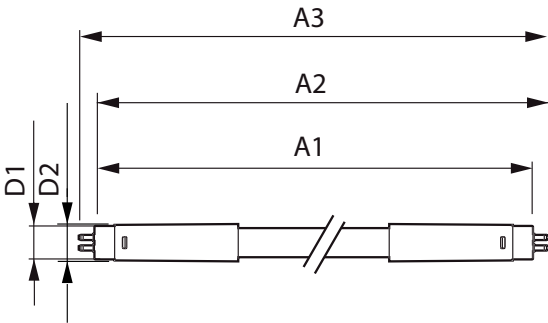

### Product data

General Information		Voltage (Nom)	
Cap base	G5 [ G5]	100-240 V	
EU RoHS compliant	Yes	Temperature	
Nominal lifetime (nom.)	30000 h	T ambient (max.)	45 °C
Switching cycle	50000X	T ambient (min.)	-20 °C
Light Technical		T storage (max.)	65 °C
Colour Code	840 [ CCT of 4,000 K]	T storage (min.)	-40 °C
Lamp Luminous Flux 25°C EL (Nom)	2100 lm	T-Case maximum (nom.)	70 °C
Colour Temperature, horizontal (Nom)	4000 K	Controls and Dimming	
Colour consistency	<6	Dimmable	No
Colour Rendering Index, horiz (Nom)	80	Mechanical and Housing	
LLMF at end of nominal lifetime (nom.)	70 %	Product length	1200 mm
Operating and Electrical		Approval and Application	
Input frequency	50 to 60 Hz	Energy efficiency label (EEL)	A++
Power (Rated) (Nom)	16 W	Energy-saving product	Yes
Lamp current (max.)	178 mA	Approval marks	CE marking RoHS compliance KEMA Keur certificate
Lamp current (min.)	77 mA	Energy Consumption kWh/1000 h	16 kWh
Starting time (nom.)	0.5 s		
Warm-up time to 60% light (nom.)	0.5 s		
Power factor (nom.)	0.92		

## Product Data

Full product code	871869673204500
Order product name	CorePro LEDtube 1200mm 16W840 G5 I APR
EAN/UPC – product	8718696732045
Order code	929001381008
Numerator – quantity per pack	1

Numerator – packs per outer box	20
Material no. (12NC)	929001381008
Net weight (piece)	0.160 kg

## Dimensional drawing

TLED 1200mm 100-240V 16-28W 4000K

Product	D1	D2	A1	A2	A3
CorePro LEDtube 1200mm 16W840 G5 I APR	15.8 mm	19 mm	1149 mm	1156.1 mm	1163.2 mm