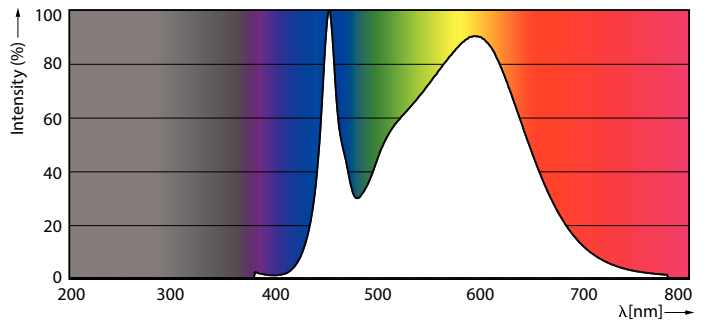

ESSENTIAL LEDtube 16W G5 840 APR