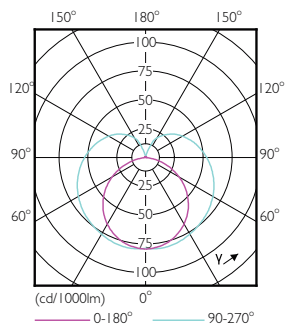

ESSENTIAL LEDtube 16W G5 840 APR

ESSENTIAL LEDtube 16W G5 840 APR