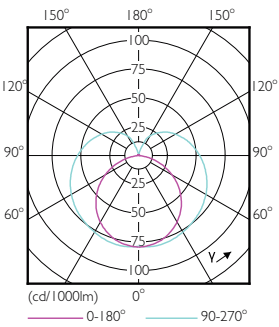

ESSENTIAL LEDtube 16W G5 865 APR

ESSENTIAL LEDtube 16W G5 840 APR