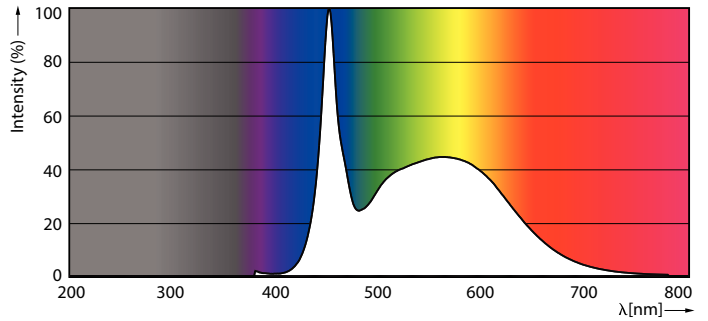

ESSENTIAL LEDtube 8W G5 865 APR