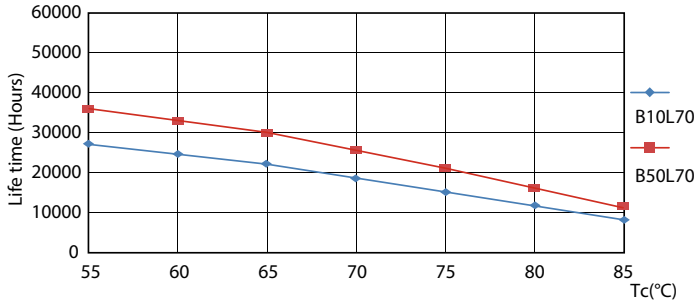

Product data

General Information	
Cap base	G5 [G5]
Main application	Industrial
Nominal lifetime (nom.)	30000 h
Switching cycle	50000X
B50L70	30000 h
Light Technical	
Colour Code	865 [CCT of 6,500 K]
Lamp Luminous Flux 25°C EL (Nom)	2100 lm
Lamp Luminous Flux (Nom)	2100 lm
Colour Temperature, horizontal (Nom)	6500 K
Colour consistency	<6
Colour Rendering Index, horiz (Nom)	80
LLMF at end of nominal lifetime (nom.)	70 %
Operating and Electrical	
Input frequency	50 to 60 Hz
Power (Rated) (Nom)	16 W
Lamp current (max.)	179 mA
Lamp current (min.)	77 mA
Starting time (nom.)	0.5 s
Warm-up time to 60% light (nom.)	0.5 s

Photometric data

ESSENTIAL LEDtube 16W G5 865 APR

ESSENTIAL LEDtube 8W G5 865 APR

ESSENTIAL LEDtube 16W G5 840 APR

Essential LEDtube

Lifetime

ESSENTIAL LEDtube 8-16W G5 830-865 APR

ESSENTIAL LEDtube 8-16W G5 830-865 APR