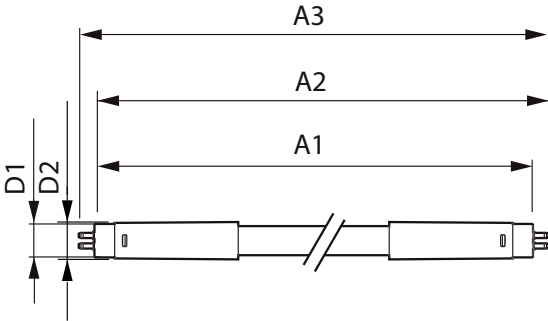

Product data

General Information	
Cap base	G5 [G5]
Main application	Industrial
Nominal lifetime (nom.)	30000 h
Switching cycle	50000X
B50L70	30000 h
Light Technical	
Colour Code	865 [CCT of 6,500 K]
Lamp Luminous Flux 25°C EL (Nom)	2100 lm
Lamp Luminous Flux (Nom)	2100 lm
Colour Temperature, horizontal (Nom)	6500 K
Colour consistency	<6
Colour Rendering Index, horiz (Nom)	80
LLMF at end of nominal lifetime (nom.)	70 %
Operating and Electrical	
Input frequency	50 to 60 Hz
Power (Rated) (Nom)	16 W
Lamp current (max.)	179 mA
Lamp current (min.)	77 mA
Starting time (nom.)	0.5 s
Warm-up time to 60% light (nom.)	0.5 s

Power factor (nom.)	0.92
Voltage (Nom)	100–240 V
Temperature	
T ambient (max.)	45 °C
T ambient (min.)	-20 °C
T storage (max.)	65 °C
T storage (min.)	-40 °C
T-Case maximum (nom.)	70 °C
Controls and Dimming	
Dimmable	No
Mechanical and Housing	
Product length	1200 mm
Approval and Application	
Energy efficiency label (EEL)	A++
Energy-saving product	Yes
Approval marks	CE marking RoHS compliance KEMA Keur certificate
Energy Consumption kWh/1000 h	16 kWh

Essential LEDtube

Product Data

Full product code	871869673206900
Order product name	CorePro LEDtube 1200mm 16W865 G5 I APR
EAN/UPC – product	8718696732069
Order code	73206900
Numerator – quantity per pack	1

Numerator – packs per outer box	20
Material no. (12NC)	929001381108
Net weight (piece)	0.162 kg

Dimensional drawing

TLED 1200mm 100-240V 16-28W 6500K

Product	D1	D2	A1	A2	A3
CorePro LEDtube 1200mm 16W865 G5 I APR	15.8 mm	19 mm	1149 mm	1156.1 mm	1163.2 mm