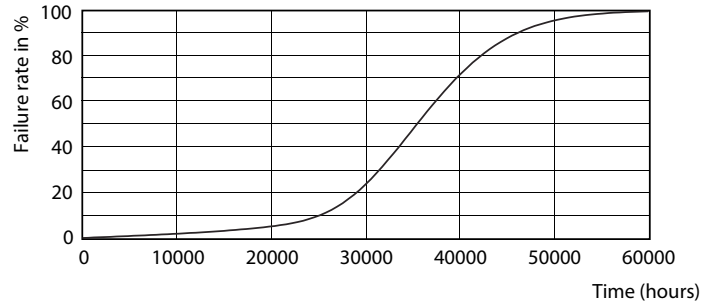

LEDtube PLC 400mm 16-5W 2G11 830 2000lm

CorePro LED PLL

Lifetime