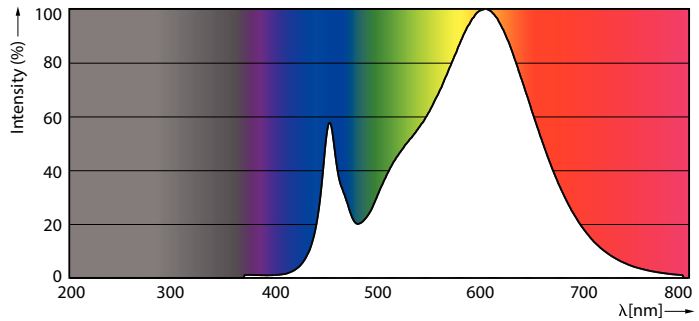

LEDtube PLC 400mm 16-5W 2G11 830 2000lm