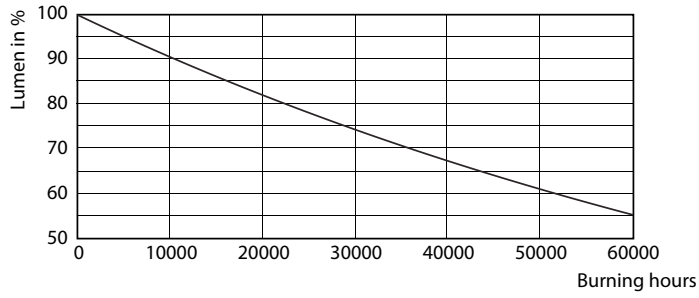

CorePro LED PLL

Lifetime