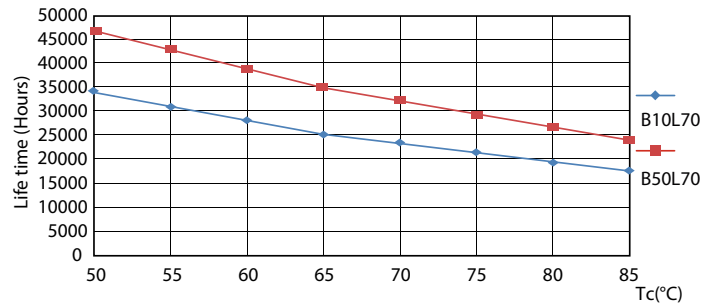

LEDtube PLC 400mm 16-5W 2G11 830 2000lm

LEDtube PLC 400mm 16-5W 2G11 830 2000lm