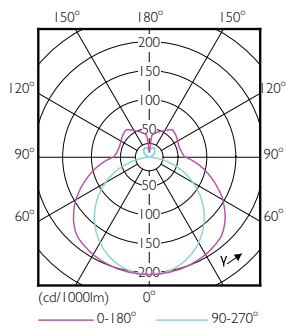

# CorePro LED PLL

Order code	362541
Numerator - Quantity Per Pack	1
Numerator - Packs per outer box	10
Material Nr. (12NC)	929001381502

Net Weight (Piece)	0.160 kg
--------------------	----------

## Dimensional drawing

PLED 230V 16-36W 2100lm 3000K 2G11

Product	D1	D2	A1	A2	A3
CorePro LED PLL HF 16.5W 830 4P 2G11	43.6 mm	23.4 mm	329.5 mm	405 mm	411.6 mm

## Photometric data

LEDtube PLC 400mm 16-5W 2G11 830 2000lm

LEDtube PLC 400mm 16-5W 2G11 830 2000lm

LEDtube PLC 400mm 16-5W 2G11 830 2000lm