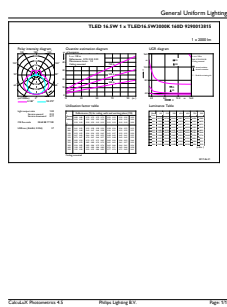

# CorePro LED PLL

Order code	362541
Numerator - Quantity Per Pack	1
Numerator - Packs per outer box	10
Material Nr. (12NC)	929001381502

Net Weight (Piece)	0.160 kg
--------------------	----------

## Dimensional drawing

PLED 230V 16-36W 2100lm 3000K 2G11

Product	D1	D2	A1	A2	A3
CorePro LED PLL HF 16.5W 830 4P 2G11	43.6 mm	23.4 mm	329.5 mm	405 mm	411.6 mm

## Photometric data

LEDtube PLC 400mm 16-5W 2G11 830 2000lm

LEDtube PLC 400mm 16-5W 2G11 830 2000lm

LEDtube PLC 400mm 16-5W 2G11 830 2000lm