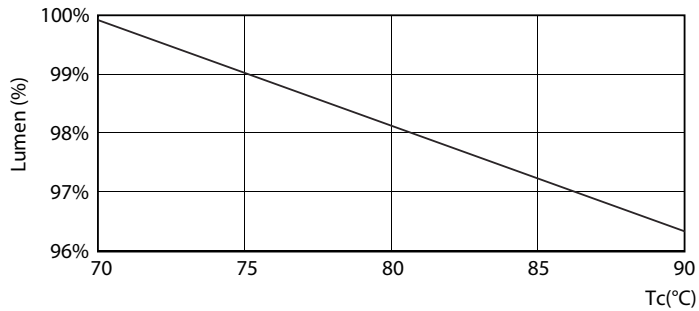

LEDtube PLC 400mm 16-5W 2G11 830 2000lm