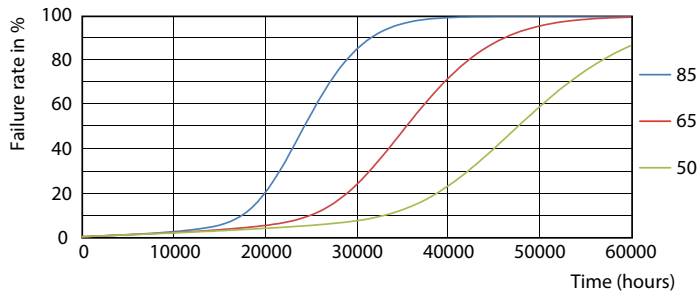

LEDtube PLC 400mm 16-5W 2G11 830 2000lm

LEDtube PLC 400mm 16-5W 2G11 830 2000lm