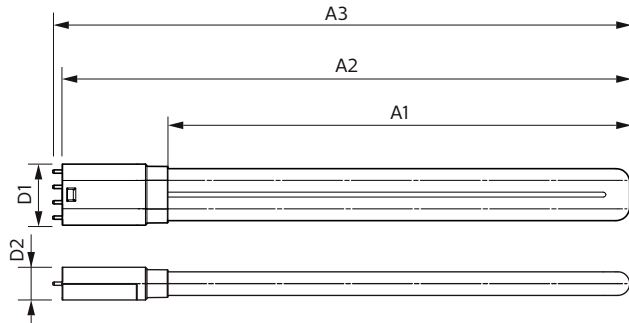

CorePro LED PLL

Order code	362541
Numerator - Quantity Per Pack	1
Numerator - Packs per outer box	10
Material Nr. (12NC)	929001381502

Net Weight (Piece)	0.160 kg

Dimensional drawing

PLED 230V 16-36W 2100lm 3000K 2G11

Product	D1	D2	A1	A2	A3
CorePro LED PLL HF 16.5W 830 4P 2G11	43.6 mm	23.4 mm	329.5 mm	405 mm	411.6 mm