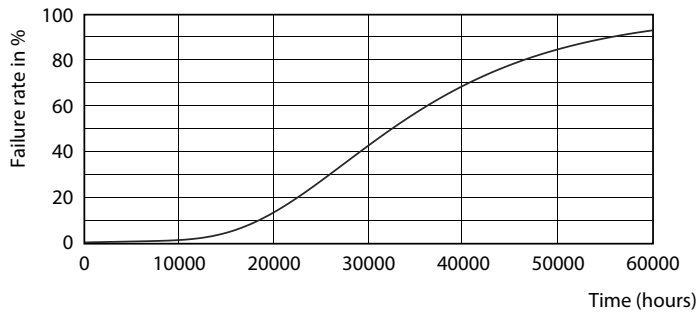

ESSENTIAL LEDtube HO 18W G13 865 T8 AP

Essential LEDtube

Lifetime

ESSENTIAL LEDtube HO 18W G13 865 T8 AP

ESSENTIAL LEDtube HO 18W G13 865 T8 AP

ESSENTIAL LEDtube HO 18W G13 865 T8 AP

ESSENTIAL LEDtube HO 18W G13 865 T8 AP