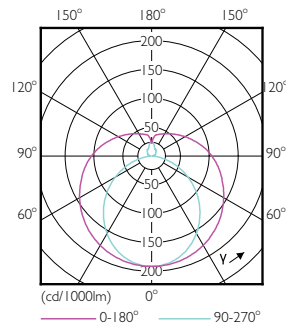

Product data

General Information		Temperature	
Cap base	G13 [Medium Bi-Pin Fluorescent]	T ambient (max.)	45 °C
EU RoHS compliant	Yes	T ambient (min.)	-20 °C
Nominal lifetime (nom.)	30000 h	T storage (max.)	65 °C
Switching cycle	200000X	T storage (min.)	-40 °C
		T-Case maximum (nom.)	65 °C
Light Technical		Controls and Dimming	
Colour code	865 [CCT of 6,500 K]	Dimmable	No
Luminous flux (nom.)	2100 lm	Mechanical and Housing	
Correlated Colour Temperature (Nom)	6500 K	Product length	1200 mm
Colour consistency	<6	Approval and Application	
Color rendering index (nom.)	80	Energy efficiency label (EEL)	A+
LLMF at end of nominal lifetime (nom.)	70 %	Energy-saving product	Yes
Operating and Electrical		Approval marks	CE marking RoHS compliance KEMA Keur certificate
Input frequency	50 to 60 Hz	Energy Consumption kWh/1000 h	18 kWh
Power (Rated) (Nom)	18 W	Product Data	
Starting time (nom.)	0.5 s	Full product code	871869673404900
Warm-up time to 60% light (nom.)	0.5 s	Order product name	CorePro LEDtube HO 1200mm 18W865T8 AP
Power factor (nom.)	0.9		
Voltage (Nom)	220-240 V		

Essential LEDtube

EAN/UPC – product	8718696734049
Order code	73404900
Numerator – quantity per pack	1
Numerator – packs per outer box	10

Material no. (12NC)	929001383508
Net weight (piece)	0.120 kg

Dimensional drawing

A3

Product	D1	D2	A1	A2	A3
CorePro LEDtube HO 1200mm	25.7 mm	28 mm	1198 mm	1205 mm	1212 mm
18W865T8 AP					

ESSENTIAL LEDtube 18W 865 T8 AP I G

Photometric data

LEDtubes, TLED T12 120-277V 20W 6500K G13

ESSENTIAL LEDtube HO 18W G13 865 T8 AP