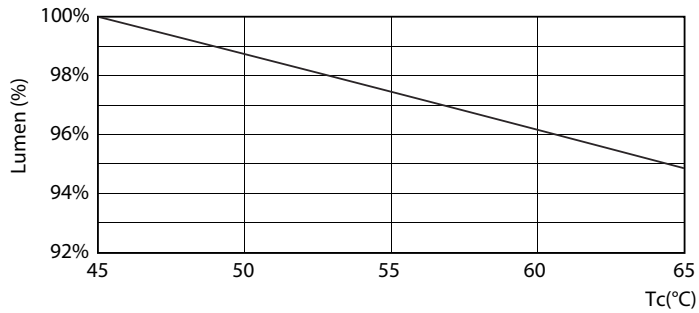

ESSENTIAL LEDtube HO 18W G13 865 T8 AP

ESSENTIAL LEDtube HO 18W G13 865 T8 AP