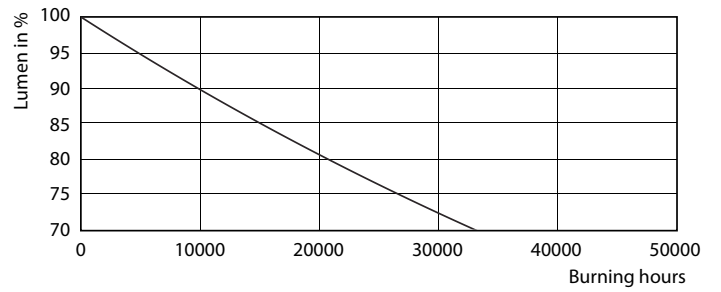

ESSENTIAL LEDtube HO 18W G13 865 T8 AP