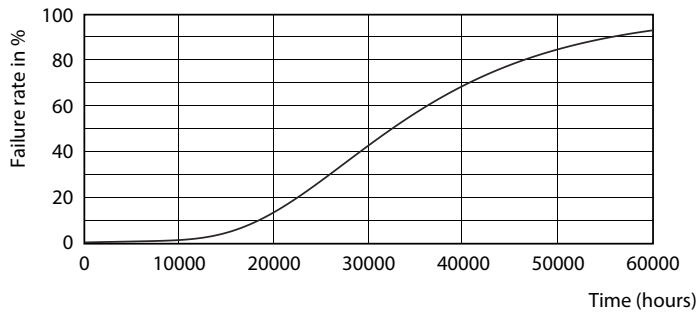

ESSENTIAL LEDtube HO 18W G13 865 T8 AP

ESSENTIAL LEDtube HO 18W G13 865 T8 AP

Essential LEDtube

Lifetime

ESSENTIAL LEDtube HO 18W G13 865 T8 AP

ESSENTIAL LEDtube HO 18W G13 865 T8 AP

ESSENTIAL LEDtube HO 18W G13 865 T8 AP