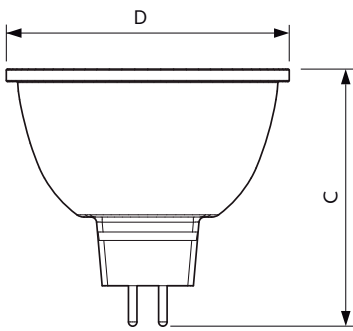

MASTER LEDspot ExpertColor LV

Controls and Dimming

Dimmable Yes

Approval and Application

Energy efficiency label (EEL) A

Suitable for accent lighting Yes

Energy Consumption kWh/1000 h 9 kWh

Product Data

Full product code 871869673538100

Order product name MASTER LED ExpertColor LED
ExpertColor 7.5-43W MR16 927 24D

EAN/UPC – product 8718696735381

Order code 73538100

Numerator – quantity per pack 1

Numerator – packs per outer box 10

Material no. (12NC) 929001386002

Net weight (piece) 0.034 kg

Dimensional drawing

MR16 12V 8-43W 550lm 24D 2700K GU5.3 D

Product	D	C
MASTER LED ExpertColor LED ExpertColor 7.5-43W MR16 927 24D	50.5 mm	46 mm

Photometric data