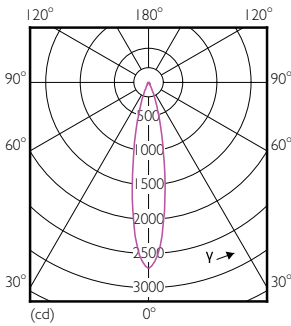

MAS LEDspotLV 43W GU5-3 927 24D MR16

MAS LEDspotLV 43W GU5-3 927 24D MR16