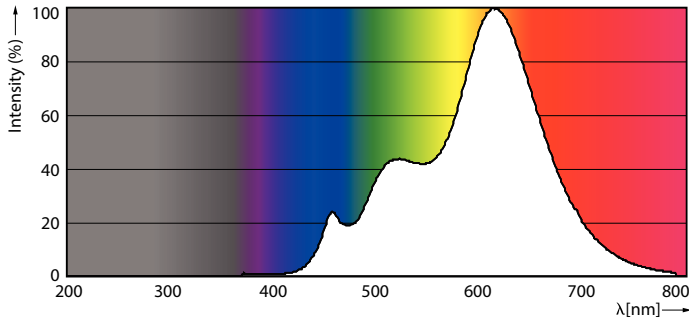

MASTER LEDspot ExpertColor LV

Photometric data

MAS LEDspotLV 43W GU5-3 927 24D MR16