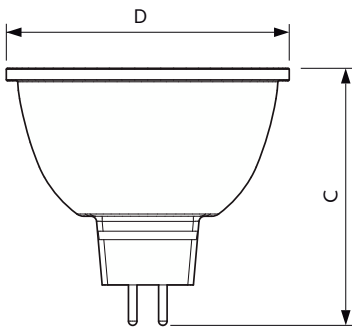

Mittapiirros

Product	D	C
MAS LED ExpertColor 7.5-43W MR16 930 24D	50,5 mm	46 mm

Valonjakotiedot

Accent Lighting Spots - MAS LED ExpertColor 7.5-43W MR16 930 24D

Light Distribution Diagram - MAS LED ExpertColor 7.5-43W MR16 930 24D