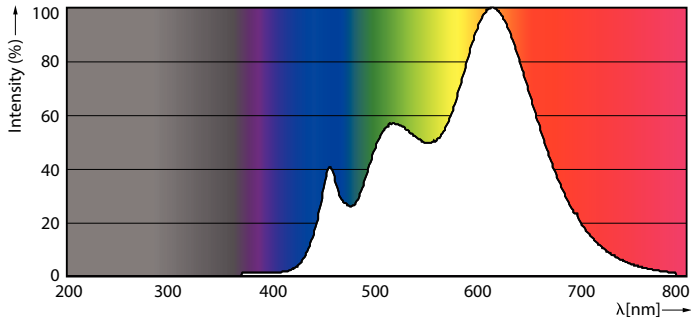

MASTER LEDspot ExpertColor LV

Photometric data

MAS LEDspotLV 43W GU5-3 930 24D MR16