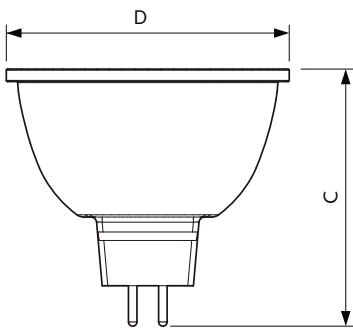

MASTER LEDspot ExpertColor LV

Controls and Dimming

Dimmable Yes

Approval and Application

Energy efficiency label (EEL) A

Suitable for accent lighting Yes

Energy Consumption kWh/1000 h 9 kWh

Product Data

Full product code 871869673546600

Order product name MASTER LED ExpertColor LED ExpertColor
7.5-43W MR16 930 36D

EAN/UPC – product 8718696735466

Order code 73546600

Numerator – quantity per pack 1

Numerator – packs per outer box 10

Material no. (12NC) 929001386402

Net weight (piece) 0.030 kg

Dimensional drawing

MR16 12V 8-43W 550lm 36D 3000K GU5.3 D

Product	D	C
MASTER LED ExpertColor LED ExpertColor 7.5-43W MR16 930 36D	50.5 mm	46 mm

Photometric data