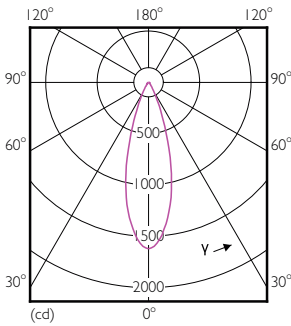

MAS LEDspotLV 43W GU5-3 930 36D MR16

MAS LEDspotLV 43W GU5-3 930 36D MR16