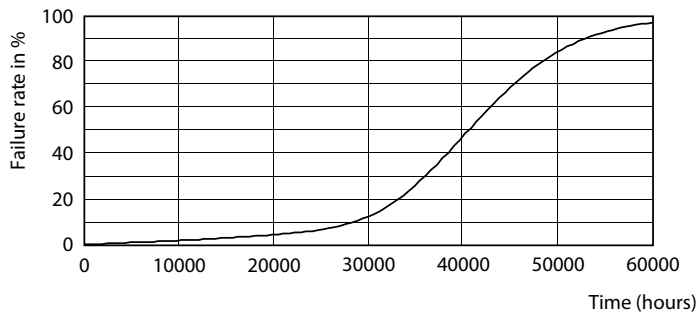

Lifetime

MAS LEDspotLV 43W GU5-3 927 24D MR16