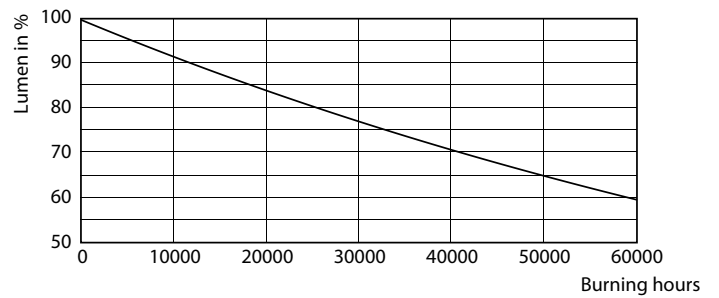

MAS LEDspotLV 43W GU5-3 927 24D MR16