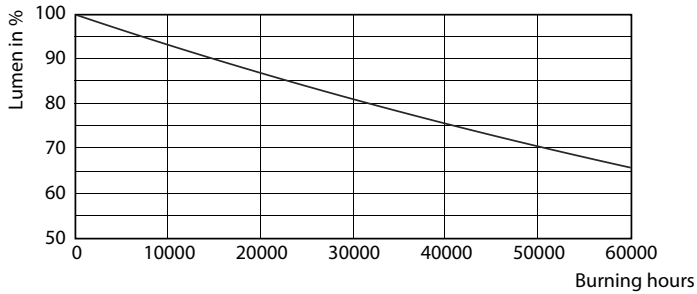

MASTER LEDtube InstantFit HF T5

Photometric data

Lifetime

LEDtube 600mm 8W G5 830 1000lm