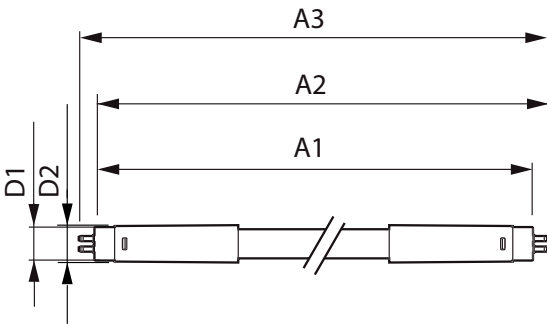

## Product Data

Full product code	871869674323200
-------------------	-----------------

Order product name	Master LEDtube HF 600mm HE 8W 830 T5
EAN/UPC – product	8718696743232
Order code	929001390702
Numerator – quantity per pack	1
Numerator – packs per outer box	10
Material no. (12NC)	929001390702
Net weight (piece)	0.080 kg

## Dimensional drawing

TLED 600mm 230V8W-14W 1050lm 160D 3000K

Product	D1	D2	A1	A2	A3
Master LEDtube HF 600mm HE 8W 830 T5	15.5 mm	18.8 mm	549 mm	556.1 mm	563.2 mm