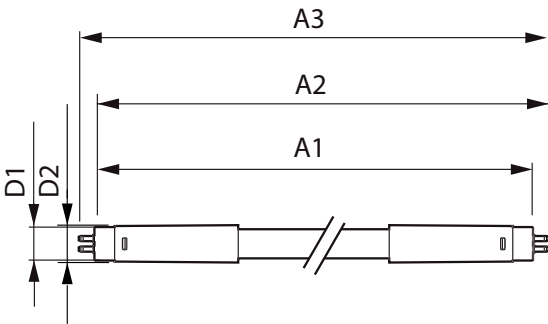

Starting Time (Nom)	0.5 s
Warm Up Time to 60% Light (Nom)	0.5 s
Power Factor (Nom)	0.9
Voltage (Nom)	40-60 V
Temperature	
T-Ambient (Max)	45 °C
T-Ambient (Min)	-20 °C
T-Storage (Max)	65 °C
T-Storage (Min)	-40 °C
T-Case Maximum (Nom)	65 °C
Controls and Dimming	
Dimmable	No
Mechanical and Housing	
Bulb Material	Glass
Product Length	600 mm

Product Data

Full product code	871869674323200
-------------------	-----------------

Order product name	Master LEDtube HF 600mm HE 8W 830 T5
EAN/UPC - Product	8718696743232
Order code	929001390702
Numerator - Quantity Per Pack	1
Numerator - Packs per outer box	10
Material Nr. (12NC)	929001390702
Net Weight (Piece)	0.080 kg

Dimensional drawing

TLED 600mm 230V8W-14W 1050lm 160D 3000K

Product	D1	D2	A1	A2	A3
Master LEDtube HF 600mm HE 8W 830 T5	15.5 mm	18.8 mm	549 mm	556.1 mm	563.2 mm

Photometric data

General Information 14 Recycling 14 Page 14