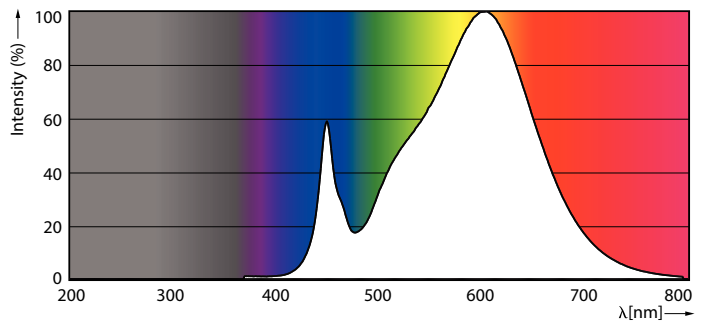

LEDtube 600mm 8W G5 830 1000lm