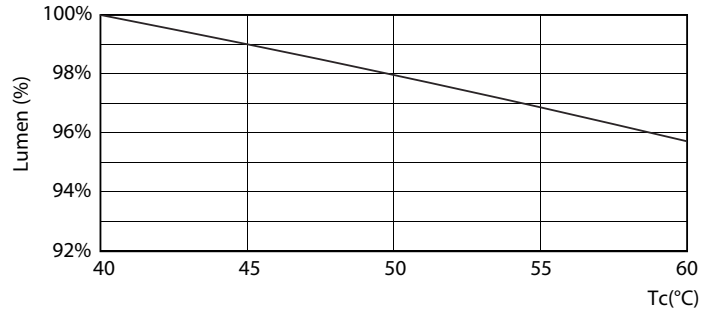

LEDtube 600mm 8W G5 830 1000lm

MASTER LEDtube InstantFit HF T5

Lifetime

LEDtube 600mm 8W G5 830 1000lm