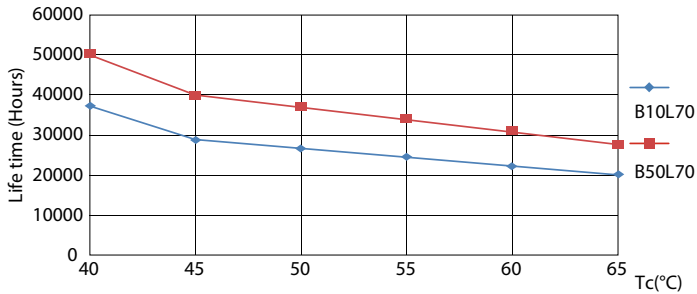

LEDtube 600mm 8W G5 830 1000lm

LEDtube 600mm 8W G5 830 1000lm