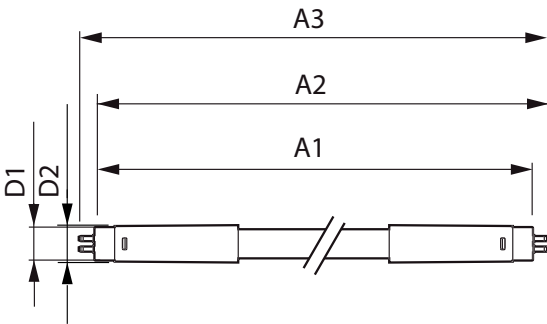

Product Data

Full product code	871869674329400
-------------------	-----------------

Order product name	Master LEDtube HF 1200mm HE 16.5W 830 T5
EAN/UPC – product	8718696743294
Order code	74329400
Numerator – quantity per pack	1
Numerator – packs per outer box	10
Material no. (12NC)	929001391002
Net weight (piece)	0.159 kg

Dimensional drawing

TLED 1200mm 230V14W-28W 2100lm 160D 300

Product	D1	D2	A1	A2	A3
Master LEDtube HF 1200mm HE 16.5W 830 T5	15.5 mm	18.8 mm	1149 mm	1156.1 mm	1163.2 mm

Photometric data

General Information 14 Recycling 14 Page 14