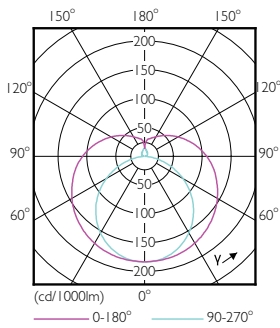

Dimensional drawing

TLED 1200mm 230V14W-28W 2100lm 160D 300

Product	D1	D2	A1	A2	A3
Master LEDtube HF 1200mm HE 16.5W 830 T5	15.5 mm	18.8 mm	1149 mm	1156.1 mm	1163.2 mm

Photometric data

General Information 14 Recycling 14 Page 14