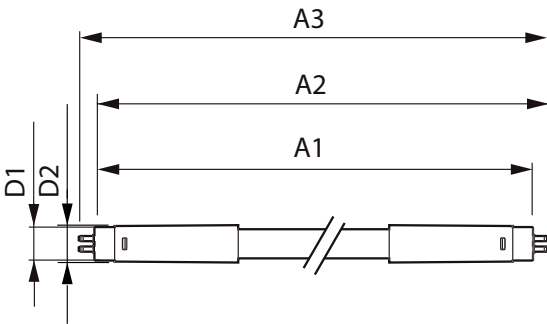

Product data

General Information		Warm-up time to 60% light (nom.)		0.5 s
Cap base	G5 [G5]	Power factor (nom.)	0.9	
Nominal lifetime (nom.)	50000 h	Voltage (Nom)	90-130 V	
Switching cycle	50000X	Temperature		
Light Technical		T ambient (max.)	45 °C	
Colour Code	830 [CCT of 3,000 K]	T ambient (min.)	-20 °C	
Lamp Luminous Flux 25°C EL (Nom)	2300 lm	T storage (max.)	65 °C	
Colour Temperature, horizontal (Nom)	3000 K	T storage (min.)	-40 °C	
Colour consistency	<6	T-Case maximum (nom.)	65 °C	
Colour Rendering Index,horiz (Nom)	83	Controls and Dimming		
LLMF at end of nominal lifetime (nom.)	70 %	Dimmable	No	
Operating and Electrical		Mechanical and Housing		
Input frequency	35000-70000 Hz	Bulb material	Glass	
Power (Rated) (Nom)	16.5 W	Product length	1200 mm	
Lamp current (max.)	350 mA			
Lamp current (min.)	150 mA			
Starting time (nom.)	0.5 s			

Product Data

Full product code	871869674329400
-------------------	-----------------

Order product name	Master LEDtube HF 1200mm HE 16.5W 830 T5
EAN/UPC – product	8718696743294
Order code	929001391002
Numerator – quantity per pack	1
Numerator – packs per outer box	10
Material no. (12NC)	929001391002
Net weight (piece)	0.159 kg

Dimensional drawing

TLED 1200mm 230V14W-28W 2100lm 160D 300

Product	D1	D2	A1	A2	A3
Master LEDtube HF 1200mm HE 16.5W 830 T5	15.5 mm	18.8 mm	1149 mm	1156.1 mm	1163.2 mm

Photometric data

General Information 14 Recycling 14 Page 14