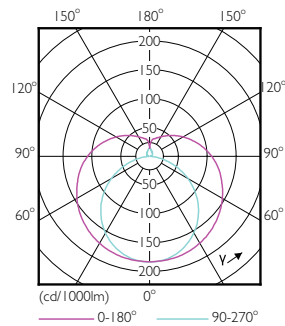

LEDtube 600mm 8W G5 830 1000lm