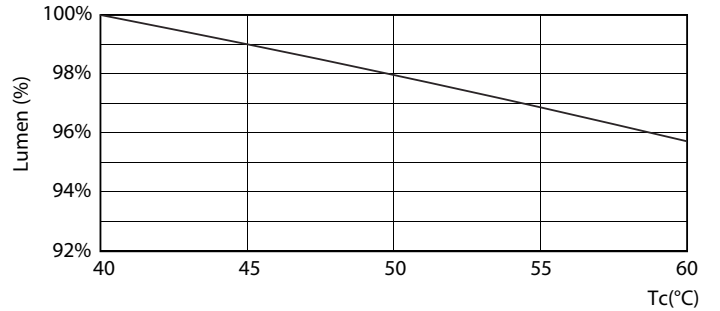

LEDtube 600mm 8W G5 830 1000lm