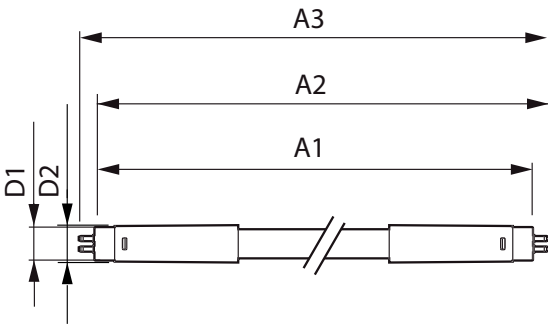

Starting time (nom.)	0.5 s
Warm-up time to 60% light (nom.)	0.5 s
Power factor (nom.)	0.9
Voltage (Nom)	90-130 V
Temperature	
T ambient (max.)	45 °C
T ambient (min.)	-20 °C
T storage (max.)	65 °C
T storage (min.)	-40 °C
T-Case maximum (nom.)	65 °C
Controls and Dimming	
Dimmable	No
Mechanical and Housing	
Bulb material	Glass
Product length	1200 mm

Product Data

Full product code	871869674331700
-------------------	-----------------

Order product name	Master LEDtube HF 1200mm HE 16.5W 840 T5
EAN/UPC – product	8718696743317
Order code	929001391102
Numerator – quantity per pack	1
Numerator – packs per outer box	10
Material no. (12NC)	929001391102
Net weight (piece)	0.159 kg

Dimensional drawing

TLED 1200mm 230V14W-28W 2100lm 160D 400

Product	D1	D2	A1	A2	A3
Master LEDtube HF 1200mm HE 16.5W 840 T5	15.5 mm	18.8 mm	1149 mm	1156.1 mm	1163.2 mm

Photometric data

LEDtube 13W G13 2100lm