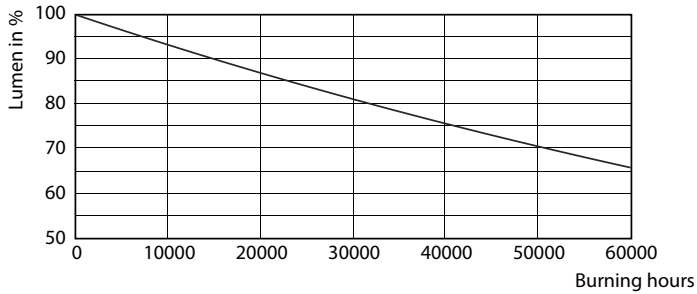

Product data

General Information	
Cap base	G5 [G5]
EU RoHS compliant	Yes
Nominal lifetime (nom.)	50000 h
Switching cycle	50000X
Light Technical	
Colour Code	840 [CCT of 4,000 K]
Lamp Luminous Flux 25°C EL (Nom)	2500 lm
Colour Temperature, horizontal (Nom)	4000 K
Colour consistency	<6
Colour Rendering Index,horiz (Nom)	83
LLMF at end of nominal lifetime (nom.)	70 %
Operating and Electrical	
Input frequency	35000-70000 Hz
Power (Rated) (Nom)	16.5 W
Lamp current (max.)	350 mA
Lamp current (min.)	150 mA

LEDtube 1200mm 16-5W G5 840 2500lm

MASTER LEDtube InstantFit HF T5

Photometric data

LEDtube 600mm 8W G5 830 1000lm

Lifetime

LEDtube 600mm 8W G5 830 1000lm

LEDtube 600mm 8W G5 830 1000lm

LEDtube 600mm 8W G5 830 1000lm