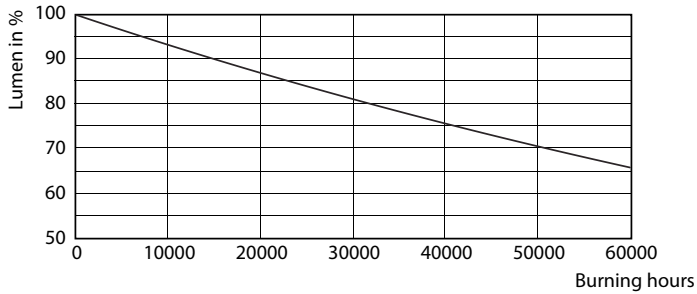

Product data

General Information		Starting time (nom.)	
Cap base	G5 [G5]		0.5 s
EU RoHS compliant	Yes	Warm-up time to 60% light (nom.)	0.5 s
Nominal lifetime (nom.)	50000 h	Power factor (nom.)	0.9
Switching cycle	50000X	Voltage (Nom)	90-130 V
Light Technical		Temperature	
Colour code	865 [CCT of 6,500 K]	T ambient (max.)	45 °C
Luminous flux (nom.)	2500 lm	T ambient (min.)	-20 °C
Correlated Colour Temperature (Nom)	6500 K	T storage (max.)	65 °C
Colour consistency	<6	T storage (min.)	-40 °C
Color rendering index (nom.)	83	T-Case maximum (nom.)	65 °C
LLMF at end of nominal lifetime (nom.)	70 %	Controls and Dimming	
Operating and Electrical		Dimmable	No
Input frequency	35000-70000 Hz	Mechanical and Housing	
Power (Rated) (Nom)	16.5 W	Bulb material	Glass
Lamp current (max.)	350 mA	Product length	1200 mm
Lamp current (min.)	150 mA		

LEDtube 1200mm 16-5W G5 865 2500lm

MASTER LEDtube InstantFit HF T5

Photometric data

LEDtube 600mm 8W G5 830 1000lm

Lifetime

LEDtube 600mm 8W G5 830 1000lm

LEDtube 600mm 8W G5 830 1000lm

LEDtube 600mm 8W G5 830 1000lm