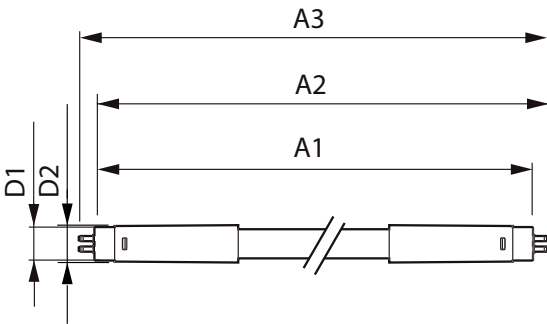

Product data

General Information		Starting time (nom.)	
Cap base	G5 [G5]		0.5 s
EU RoHS compliant	Yes	Warm-up time to 60% light (nom.)	0.5 s
Nominal lifetime (nom.)	50000 h	Power factor (nom.)	0.9
Switching cycle	50000X	Voltage (Nom)	90-130 V
Light Technical		Temperature	
Colour code	865 [CCT of 6,500 K]	T ambient (max.)	45 °C
Luminous flux (nom.)	2500 lm	T ambient (min.)	-20 °C
Correlated Colour Temperature (Nom)	6500 K	T storage (max.)	65 °C
Colour consistency	<6	T storage (min.)	-40 °C
Color rendering index (nom.)	83	T-Case maximum (nom.)	65 °C
LLMF at end of nominal lifetime (nom.)	70 %	Controls and Dimming	
Operating and Electrical		Dimmable	No
Input frequency	35000-70000 Hz	Mechanical and Housing	
Power (Rated) (Nom)	16.5 W	Bulb material	Glass
Lamp current (max.)	350 mA	Product length	1200 mm
Lamp current (min.)	150 mA		

Product Data

Full product code	871869674333100
-------------------	-----------------

Order product name	Master LEDtube HF 1200mm HE 16.5W 865 T5
EAN/UPC – product	8718696743331
Order code	74333100
Numerator – quantity per pack	1
Numerator – packs per outer box	10
Material no. (12NC)	929001391202
Net weight (piece)	0.159 kg

Dimensional drawing

TLED 1200mm 230V14W-28W 2100lm 160D 650

Product	D1	D2	A1	A2	A3
Master LEDtube HF 1200mm HE 16.5W 865 T5	15.5 mm	18.8 mm	1149 mm	1156.1 mm	1163.2 mm

Photometric data

LEDtubes, TLED T12 120-277V 20W 6500K G13