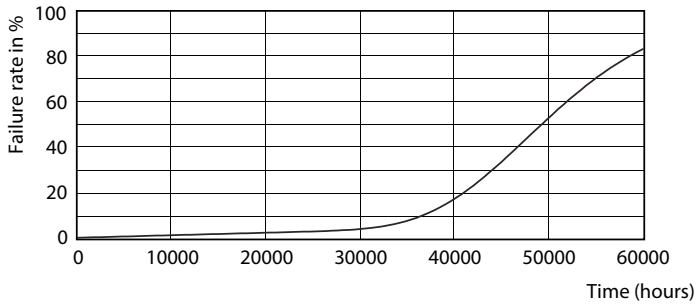

Product data

General Information		Starting time (nom.)	
Cap base	G5 [G5]		0.5 s
EU RoHS compliant	Yes	Warm-up time to 60% light (nom.)	0.5 s
Nominal lifetime (nom.)	50000 h	Power factor (nom.)	0.9
Switching cycle	50000X	Voltage (Nom)	90-130 V
Light Technical		Temperature	
Colour code	865 [CCT of 6,500 K]	T ambient (max.)	45 °C
Luminous flux (nom.)	2500 lm	T ambient (min.)	-20 °C
Correlated Colour Temperature (Nom)	6500 K	T storage (max.)	65 °C
Colour consistency	<6	T storage (min.)	-40 °C
Color rendering index (nom.)	83	T-Case maximum (nom.)	65 °C
LLMF at end of nominal lifetime (nom.)	70 %	Controls and Dimming	
Operating and Electrical		Dimmable	No
Input frequency	35000-70000 Hz	Mechanical and Housing	
Power (Rated) (Nom)	16.5 W	Bulb material	Glass
Lamp current (max.)	350 mA	Product length	1200 mm
Lamp current (min.)	150 mA		

LEDtube 1200mm 16-5W G5 865 2500lm

MASTER LEDtube InstantFit HF T5

Photometric data

LEDtube 600mm 8W G5 830 1000lm

Lifetime

LEDtube 600mm 8W G5 830 1000lm

LEDtube 600mm 8W G5 830 1000lm

LEDtube 600mm 8W G5 830 1000lm