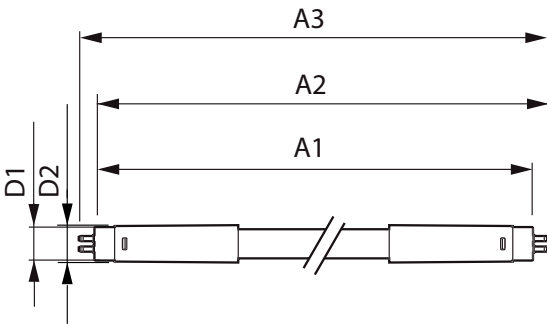

Starting Time (Nom)	0.5 s
Warm Up Time to 60% Light (Nom)	0.5 s
Power Factor (Nom)	0.9
Voltage (Nom)	90-130 V
Temperature	
T-Ambient (Max)	45 °C
T-Ambient (Min)	-20 °C
T-Storage (Max)	65 °C
T-Storage (Min)	-40 °C
T-Case Maximum (Nom)	65 °C
Controls and Dimming	
Dimmable	No
Mechanical and Housing	
Bulb Material	Glass
Product Length	1200 mm

Product Data

Full product code	871869674333100
-------------------	-----------------

Order product name	Master LEDtube HF 1200mm HE 16.5W 865 T5
EAN/UPC - Product	8718696743331
Order code	929001391202
Numerator - Quantity Per Pack	1
Numerator - Packs per outer box	10
Material Nr. (12NC)	929001391202
Net Weight (Piece)	0.159 kg

Dimensional drawing

TLED 1200mm 230V14W-28W 2100lm 160D 650

Product	D1	D2	A1	A2	A3
Master LEDtube HF 1200mm HE 16.5W 865 T5	15.5 mm	18.8 mm	1149 mm	1156.1 mm	1163.2 mm

Photometric data

LEDtubes, TLED T12 120-277V 20W 6500K G13