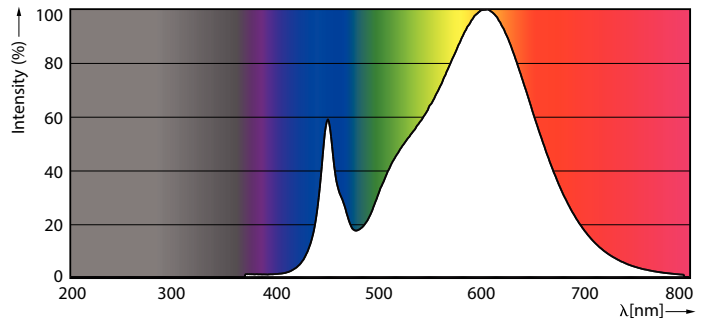

LEDtube 1500mm 20W G5 830 2800lm

LEDtube 600mm 8W G5 830 1000lm