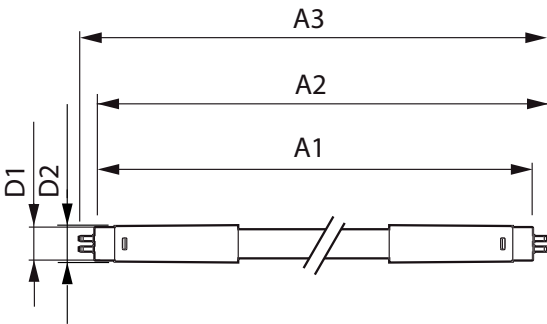

MASTER LEDtube InstantFit HF T5

Approval and Application

Energy efficiency label (EEL)	A+
Energy-saving product	Yes
Approval marks	CE marking RoHS compliance KEMA Keur certificate
Energy Consumption kWh/1000 h	24 kWh

Product Data

Full product code	871869674335500

Order product name	Master LEDtube HF 1500mm HE 20W 830 T5
EAN/UPC – product	8718696743355
Order code	74335500
Numerator – quantity per pack	1
Numerator – packs per outer box	10
Material no. (12NC)	929001391302
Net weight (piece)	0.196 kg

Dimensional drawing

TLED 1500mm 230V17W-35W 2600lm 160D 300

Product	D1	D2	A1	A2	A3
Master LEDtube HF 1500mm HE 20W 830 T5	15.5 mm	18.8 mm	1449 mm	1456.1 mm	1463.2 mm

Photometric data