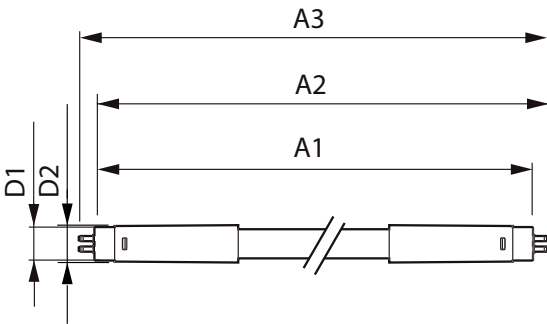

MASTER LEDtube InstantFit HF T5

Approval and Application

Energy efficiency label (EEL)	A+
Energy-saving product	Yes
Approval marks	CE marking RoHS compliance KEMA Keur certificate
Energy Consumption kWh/1000 h	24 kWh

Product Data

Full product code	871869674335500

Order product name	Master LEDtube HF 1500mm HE 20W 830 T5
EAN/UPC – product	8718696743355
Order code	929001391302
Numerator – quantity per pack	1
Numerator – packs per outer box	10
Material no. (12NC)	929001391302
Net weight (piece)	0.196 kg

Dimensional drawing

TLED 1500mm 230V17W-35W 2600lm 160D 300

Product	D1	D2	A1	A2	A3
Master LEDtube HF 1500mm HE 20W 830 T5	15.5 mm	18.8 mm	1449 mm	1456.1 mm	1463.2 mm

Photometric data

General Information 14 Recycling 14 Page 14

LEDtube 1500mm 20W G5 830 2800lm