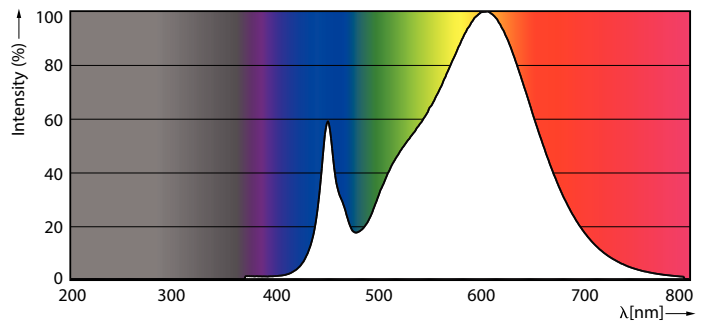

LEDtube 600mm 8W G5 830 1000lm