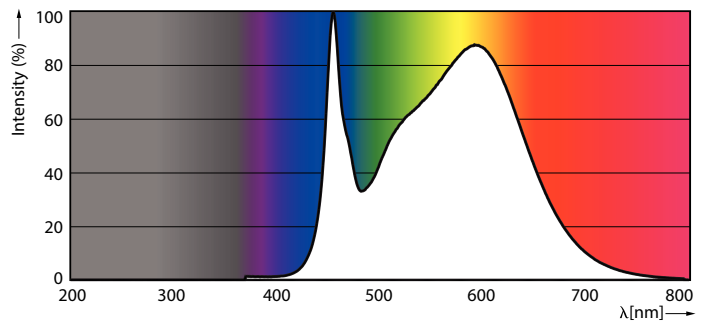

LEDtube 1500mm 20W G5 840 3000lm