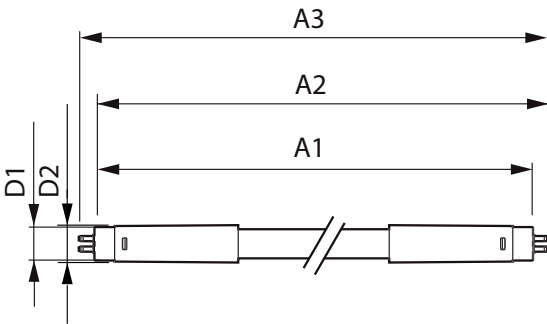

Warm-up time to 60% light (nom.)	0.5 s
Power factor (nom.)	0.9
Voltage (Nom)	120-160 V
Temperature	
T ambient (max.)	45 °C
T ambient (min.)	-20 °C
T storage (max.)	65 °C
T storage (min.)	-40 °C
T-Case maximum (nom.)	65 °C
Controls and Dimming	
Dimmable	No
Mechanical and Housing	
Bulb material	Glass
Product length	1500 mm

Product Data

Full product code	871869674337900
-------------------	-----------------

Order product name	Master LEDtube HF 1500mm HE 20W 840 T5
EAN/UPC – product	8718696743379
Order code	74337900
Numerator – quantity per pack	1
Numerator – packs per outer box	10
Material no. (12NC)	929001391402
Net weight (piece)	0.196 kg

Dimensional drawing

TLED 1500mm 230V17W-35W 2600lm 160D 400

Product	D1	D2	A1	A2	A3
Master LEDtube HF 1500mm HE 20W 840 T5	15.5 mm	18.8 mm	1449 mm	1456.1 mm	1463.2 mm

Photometric data

General Information 14 Recycling 14 Page 14