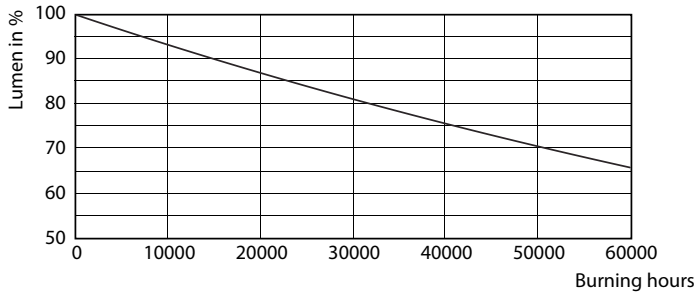

Product data

General Information	
Cap base	G5 [G5]
Nominal lifetime (nom.)	50000 h
Switching cycle	50000X
Light Technical	
Colour code	840 [CCT of 4,000 K]
Luminous flux (nom.)	3000 lm
Correlated colour temperature (nom.)	4000 K
Colour consistency	<6
Color rendering index (nom.)	83
LLMF at end of nominal lifetime (nom.)	70 %
Operating and Electrical	
Input frequency	35000-70000 Hz
Power (Rated) (Nom)	20 W
Lamp current (max.)	350 mA
Lamp current (min.)	150 mA
Starting time (nom.)	0.5 s

LEDtube 1500mm 20W G5 840 3000lm

MASTER LEDtube InstantFit HF T5

Photometric data

LEDtube 600mm 8W G5 830 1000lm

Lifetime

LEDtube 600mm 8W G5 830 1000lm

LEDtube 600mm 8W G5 830 1000lm

LEDtube 600mm 8W G5 830 1000lm