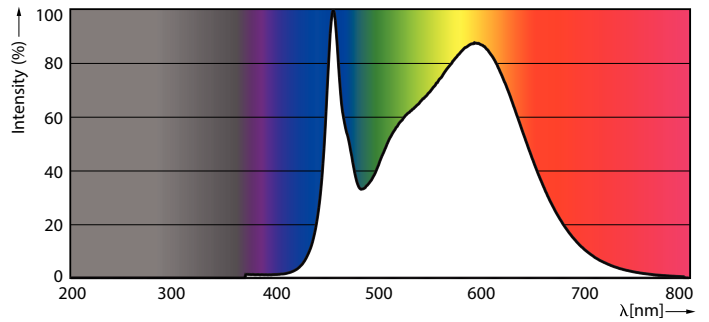

LEDtube 1500mm 20W G5 840 3000lm

LEDtube 1500mm 20W G5 840 3000lm