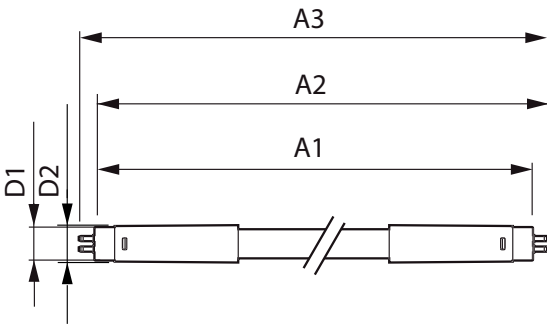

Warm-up time to 60% light (nom.)	0.5 s
Power factor (nom.)	0.9
Voltage (Nom)	120-160 V
Temperature	
T ambient (max.)	45 °C
T ambient (min.)	-20 °C
T storage (max.)	65 °C
T storage (min.)	-40 °C
T-Case maximum (nom.)	65 °C
Controls and Dimming	
Dimmable	No
Mechanical and Housing	
Bulb material	Glass
Product length	1500 mm

Product Data

Full product code	871869674337900
-------------------	-----------------

Order product name	Master LEDtube HF 1500mm HE 20W 840 T5
EAN/UPC – product	8718696743379
Order code	74337900
Numerator – quantity per pack	1
Numerator – packs per outer box	10
Material no. (12NC)	929001391402
Net weight (piece)	0.196 kg

Dimensional drawing

TLED 1500mm 230V17W-35W 2600lm 160D 400

Product	D1	D2	A1	A2	A3
Master LEDtube HF 1500mm HE 20W 840 T5	15.5 mm	18.8 mm	1449 mm	1456.1 mm	1463.2 mm

Photometric data

LEDtube 1500mm 20W G5 840 3000lm