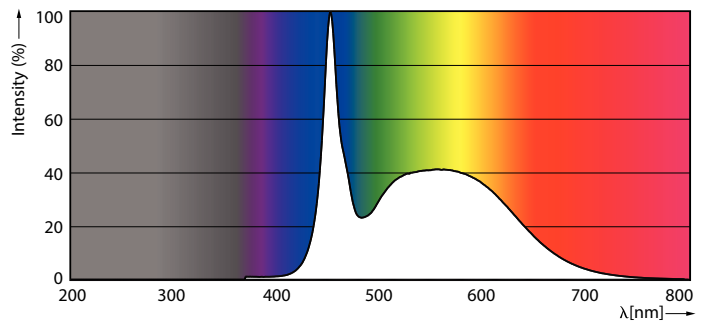

LEDtube 1500mm 20W G5 865 3000lm

LEDtube 1500mm 20W G5 865 3000lm