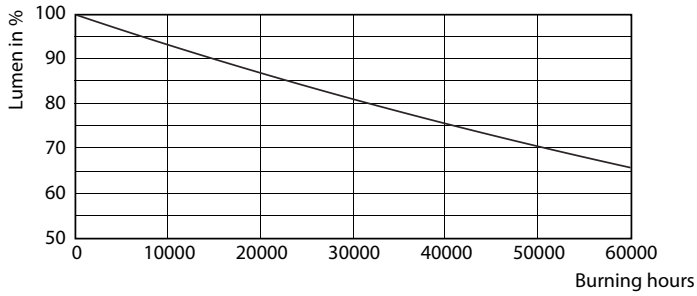

Product data

General Information	
Cap base	G5 [G5]
Nominal lifetime (nom.)	50000 h
Switching cycle	50000X
B50L70	50000 h

Light Technical	
Colour code	865 [CCT of 6,500 K]
Luminous flux (nom.)	3000 lm
Luminous flux (rated) (nom.)	3000 lm
Correlated colour temperature (nom.)	6500 K
Colour consistency	<6
Color rendering index (nom.)	83
LLMF at end of nominal lifetime (nom.)	70 %

LEDtube 1500mm 20W G5 865 3000lm

MASTER LEDtube InstantFit HF T5

Photometric data

LEDtube 600mm 8W G5 830 1000lm

Lifetime

LEDtube 600mm 8W G5 830 1000lm

LEDtube 600mm 8W G5 830 1000lm

LEDtube 600mm 8W G5 830 1000lm