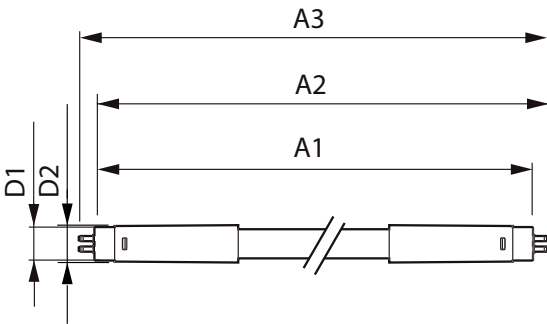

Dimensional drawing

TLED 1500mm 230V17W-35W 2600lm 160D 650

Product	D1	D2	A1	A2	A3
MAS LEDtube HF 1500mm HE 20W 865 T5	15.5 mm	18.8 mm	1449 mm	1456.1 mm	1463.2 mm

Photometric data

LEDtube 1500mm 20W G5 865 3000lm