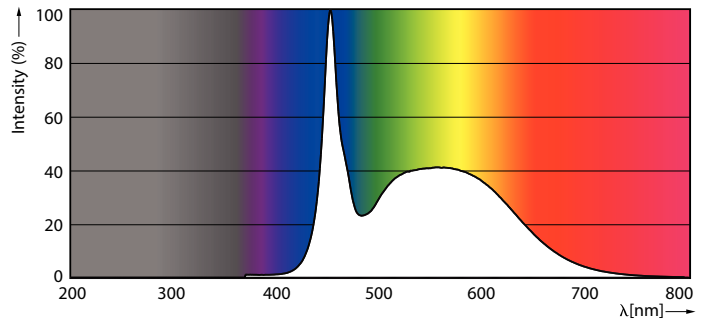

LEDtube 1500mm 20W G5 865 3000lm

LEDtube 1500mm 20W G5 865 3000lm