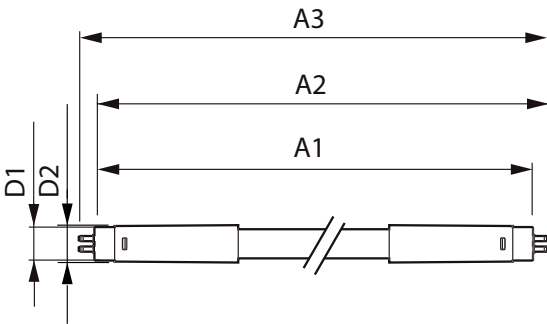

MASTER LEDtube InstantFit HF T5

Approval and Application

Energy efficiency label (EEL)	A++
Energy-saving product	Yes
Approval marks	CE marking RoHS compliance KEMA Keur certificate
Energy Consumption kWh/1000 h	24 kWh

Product Data

Full product code	871869674339300

Order product name	Master LEDtube HF 1500mm HE 20W 865 T5
EAN/UPC – product	8718696743393
Order code	929001391502
Numerator – quantity per pack	1
Numerator – packs per outer box	10
Material no. (12NC)	929001391502
Net weight (piece)	0.200 kg

Dimensional drawing

TLED 1500mm 230V17W-35W 2600lm 160D 650

Product	D1	D2	A1	A2	A3
Master LEDtube HF 1500mm HE 20W 865 T5	15.5 mm	18.8 mm	1449 mm	1456.1 mm	1463.2 mm

Photometric data