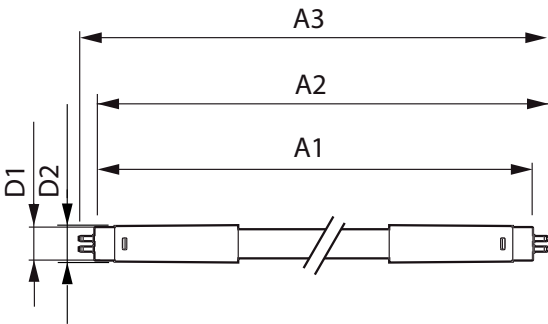

MASTER LEDtube InstantFit HF T5

Approval and Application

Energy Efficiency Label (EEL)	A++
Energy Saving Product	Yes
Approval Marks	TUV CE marking RoHS compliance KEMA Keur certificate
Energy Consumption kWh/1000 h	24 kWh

Product Data

Full product code	871869674339300

Order product name	Master LEDtube HF 1500mm HE 20W 865 T5
EAN/UPC - Product	8718696743393
Order code	929001391502
Numerator - Quantity Per Pack	1
Numerator - Packs per outer box	10
Material Nr. (12NC)	929001391502
Net Weight (Piece)	0.200 kg

Dimensional drawing

TLED 1500mm 230V17W-35W 2600lm 160D 650

Product	D1	D2	A1	A2	A3
Master LEDtube HF 1500mm HE 20W 865 T5	15.5 mm	18.8 mm	1449 mm	1456.1 mm	1463.2 mm

Photometric data