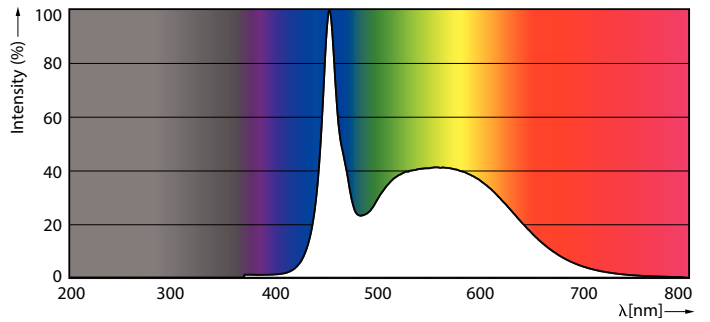

LEDtube 1500mm 20W G5 865 3000lm

LEDtube 1500mm 20W G5 865 3000lm