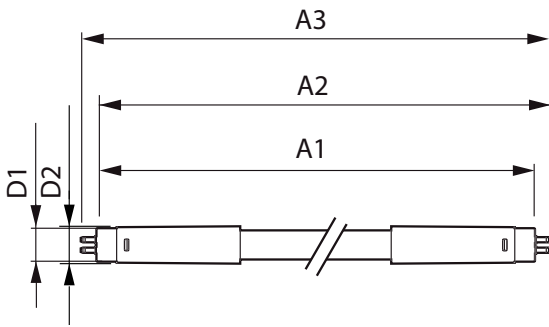

MASTER LEDtube InstantFit HF T8

Product Length	600 mm
Approval and Application	
Energy Efficiency Label (EEL)	A+
Energy Saving Product	Yes
Approval Marks	RoHS compliance TUV CE marking KEMA Keur certificate
Energy Consumption kWh/1000 h	10 kWh
Product Data	
Full product code	871869674353900

Order product name	MASTER LEDtube HF 600mm HO 8W830 T8
EAN/UPC - Product	8718696743539
Order code	929001393102
Numerator - Quantity Per Pack	1
Numerator - Packs per outer box	10
Material Nr. (12NC)	929001393102
Net Weight (Piece)	0.160 kg

Warnings and Safety

Dimensional drawing

MAS LEDtube HF 600mm 10.5W830 T8

Product	D1	D2	A1	A2	A3
MASTER LEDtube HF 600mm HO 8W830 T8	25.6 mm	28 mm	588.6 mm	595.7 mm	602.8 mm

Photometric data

8W G13 830 3000K