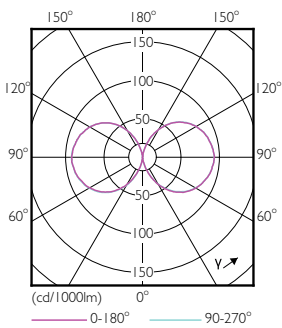

### Product data

General Information	
Base	E26 [ Single Contact Medium Screw]
Nominal Lifetime (Nom)	50000 h
Switching Cycle	50000X
Technical Type	26-70W
Light Technical	
Color Code	730 [ CCT of 3000K]
Beam Angle (Nom)	360 °
Initial lumen (Nom)	3000 lm
Luminous Flux (Rated) (Nom)	3000 lm
Color Designation	White (WH)
Correlated Color Temperature (Nom)	3000 K
Luminous Efficacy (rated) (Nom)	115.00 lm/W
Color Consistency	ANSI 3000K
Color Rendering Index (Nom)	70
LLMF At End Of Nominal Lifetime (Nom)	70 %
Operating and Electrical	
Input Frequency	50 to 60 Hz

## Dimensional drawing

HIB NAM Post top 3000lm 3000K G2

Product	D	C
26ED23.5/LED/730/ND 120-277V G2 4/1	84 mm	176 mm

## Photometric data

High Intensity 40W E39 ED-28 Clear 3000K

HIB NAM Trueforce 26W E26 Clear 730 36D ND

HIB NAM Trueforce 26W E26 Clear 730 36D ND