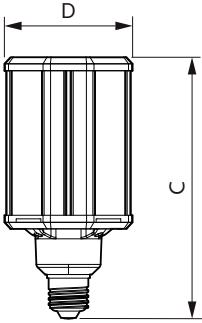

### Product data

General Information	
Base	E26 [ Single Contact Medium Screw]
Nominal Lifetime (Nom)	50000 h
Switching Cycle	50000X
Technical Type	26-70W
Light Technical	
Color Code	730 [ CCT of 3000K]
Beam Angle (Nom)	360 °
Initial lumen (Nom)	3000 lm
Luminous Flux (Rated) (Nom)	3000 lm
Color Designation	White (WH)
Correlated Color Temperature (Nom)	3000 K
Luminous Efficacy (rated) (Nom)	115.00 lm/W
Color Consistency	ANSI 3000K
Color Rendering Index (Nom)	70
LLMF At End Of Nominal Lifetime (Nom)	70 %
Operating and Electrical	
Input Frequency	50 to 60 Hz

## Dimensional drawing

HIB NAM Post top 3000lm 3000K G2

Product	D	C
26ED23.5/LED/730/ND 120-277V G2 4/1	84 mm	176 mm