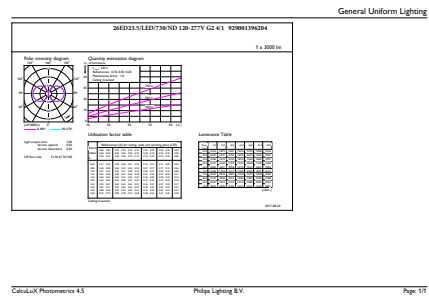

HIB NAM Trueforce 26W E26 Clear 730 36D ND