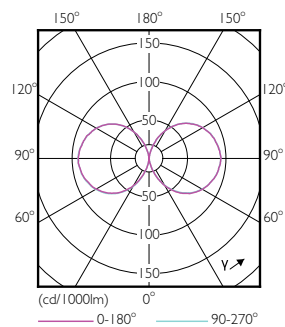

Product data

General Information	
Cap-Base	E26 [Single Contact Medium Screw]
Nominal lifetime	50,000 hour(s)
Switching Cycle	50,000
Lighting Technology	LED
EU RoHS compliant	Yes
Light Technical	
Color Code	730 [CCT of 3000K]
Beam Angle (Nom)	360 degree(s)
Luminous Flux	3,000 lm
Color Designation	White (WH)
Correlated Color Temperature (Nom)	3000 K
Luminous Efficacy (rated) (Nom)	115.00 lm/W
Color Consistency	ANSI 3000K
Color rendering index (CRI)	70
LLMF At End Of Nominal Lifetime (Nom)	70 %
Operating and Electrical	
Line Frequency	50 to 60 Hz

Material Nr. (12NC) 929001396204

Numerator - Quantity Per Pack 1

EAN/UPC - Product/Case 046677473570

Numerator - Packs per outer box 4

EAN/UPC - Case 50046677473575

Dimensional drawing

Product	D	C
26ED23.5/LED/730/ND 120-277V G2 4/1	84 mm	176 mm

Photometric data

Spectral Power Distribution Colour - 26ED23.5/LED/730/ND 120-277V G2 4/1

General uniform lighting - 26ED23.5/LED/730/ND 120-277V G2 4/1

Light Distribution Diagram - 26ED23.5/LED/730/ND 120-277V G2 4/1