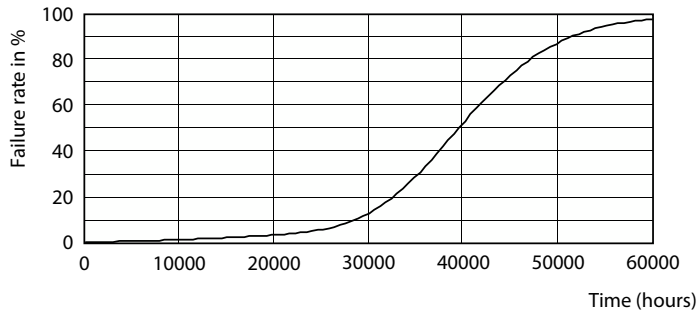

LED Urban TrueForce Lamps

Lifetime

Life Expectancy Diagram - 26ED23.5/LED/730/ND 120-277V G2 4/1

Lumen Maintenance Diagram - 26ED23.5/LED/730/ND 120-277V G2 4/1