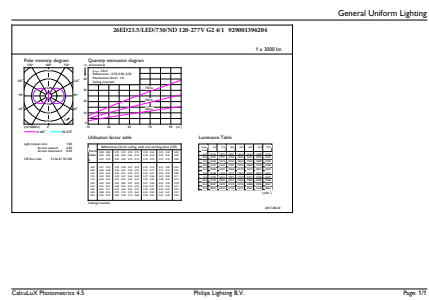

Product data

General Information	
Cap-Base	E26 [Single Contact Medium Screw]
Nominal lifetime	50,000 hour(s)
Switching Cycle	50,000
Lighting Technology	LED
EU RoHS compliant	Yes
Light Technical	
Color Code	730 [CCT of 3000K]
Beam Angle (Nom)	360 degree(s)
Luminous Flux	3,000 lm
Color Designation	White (WH)
Correlated Color Temperature (Nom)	3000 K
Luminous Efficacy (rated) (Nom)	115.00 lm/W
Color Consistency	ANSI 3000K
Color rendering index (CRI)	70
LLMF At End Of Nominal Lifetime (Nom)	70 %
Operating and Electrical	
Line Frequency	50 to 60 Hz

LED Urban TrueForce Lamps

Approval and Application

Energy Consumption kWh/1000 h - kWh

Product Data

Order product name	26ED23.5/LED/730/ND 120-277V G2 4/1
Full product name	26ED23.5/LED/730/ND 120-277V G2 4/1
Order code	929001396204

Material Nr. (12NC) 929001396204

Numerator - Quantity Per Pack 1

EAN/UPC - Product/Case 046677473570

Numerator - Packs per outer box 4

EAN/UPC - Case 50046677473575

Dimensional drawing

Product	D	C
26ED23.5/LED/730/ND 120-277V G2 4/1	84 mm	176 mm

Photometric data

Spectral Power Distribution Colour - 26ED23.5/LED/730/ND 120-277V G2 4/1

General uniform lighting - 26ED23.5/LED/730/ND 120-277V G2 4/1

Light Distribution Diagram - 26ED23.5/LED/730/ND 120-277V G2 4/1