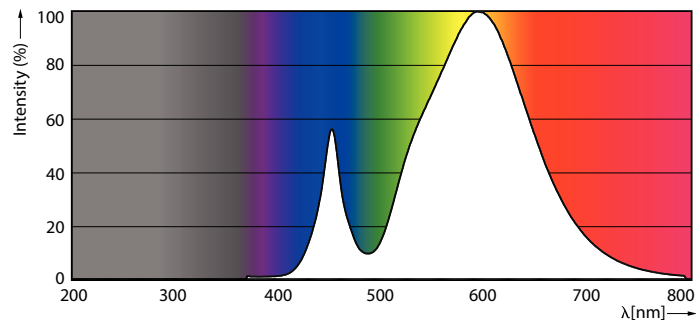

Product data

General Information	
Cap-Base	E26 [Single Contact Medium Screw]
Nominal lifetime	50,000 hour(s)
Switching Cycle	50,000
Lighting Technology	LED
EU RoHS compliant	Yes
Light Technical	
Color Code	730 [CCT of 3000K]
Beam Angle (Nom)	360 degree(s)
Luminous Flux	3,000 lm
Color Designation	White (WH)
Correlated Color Temperature (Nom)	3000 K
Luminous Efficacy (rated) (Nom)	115.00 lm/W
Color Consistency	ANSI 3000K
Color rendering index (CRI)	70
LLMF At End Of Nominal Lifetime (Nom)	70 %
Operating and Electrical	
Line Frequency	50 to 60 Hz

Photometric data

Spectral Power Distribution Colour - 26ED23.5/LED/730/ND 120-277V G2 4/1

General uniform lighting - 26ED23.5/LED/730/ND 120-277V G2 4/1

Light Distribution Diagram - 26ED23.5/LED/730/ND 120-277V G2 4/1