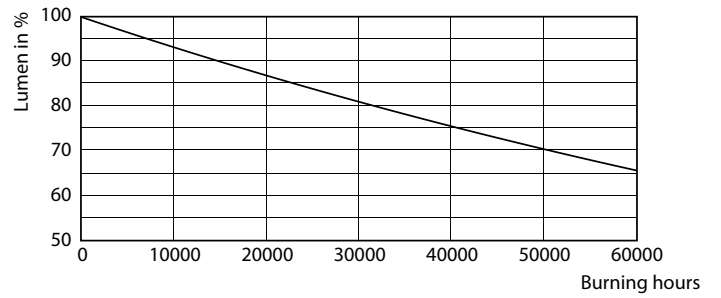

LED Urban TrueForce Lamps

Lifetime

Life Expectancy Diagram - 26ED23.5/LED/730/ND 120-277V G2 4/1

Lumen Maintenance Diagram - 26ED23.5/LED/730/ND 120-277V G2 4/1