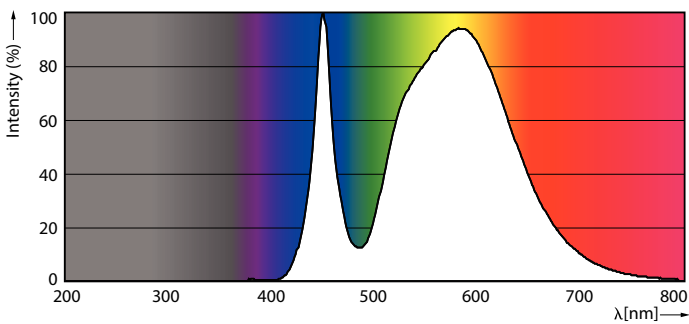

HIB NAM Trueforce 26W-38W E26-E39 Clear 740 36D ND