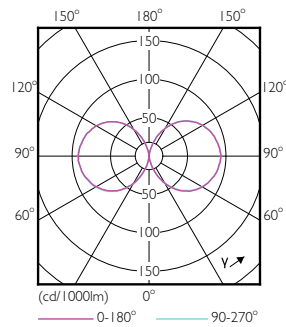

HIB NAM Trueforce 26W E26 Clear 730 36D ND

Photometric data