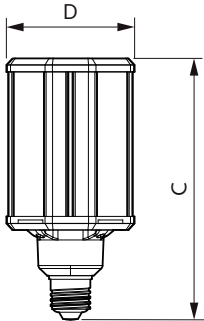

### Product data

General Information	
Cap-Base	E26 [ Single Contact Medium Screw]
EU RoHS compliant	Yes
Nominal Lifetime (Nom)	50000 h
Switching Cycle	50000X
Technical Type	26-70W
Light Technical	
Color Code	740 [ CCT of 4000K]
Beam Angle (Nom)	360 °
Luminous Flux (Nom)	3000 lm
Color Designation	Cool White (CW)
Correlated Color Temperature (Nom)	4000 K
Luminous Efficacy (rated) (Nom)	115.00 lm/W
Color Consistency	ANSI 4000K
Color Rendering Index (Nom)	70
LLMF At End Of Nominal Lifetime (Nom)	70 %
Operating and Electrical	
Input Frequency	50 to 60 Hz

## Dimensional drawing

HIB NAM Post top 3000lm 4000K G2

Product	D	C
26ED23.5/LED/740/ND 120-277V G2 4/1	84 mm	176 mm