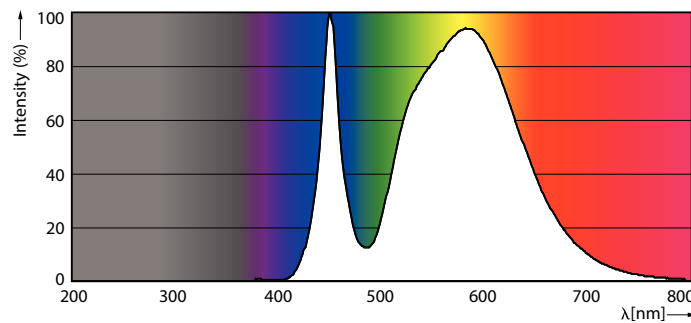

HIB NAM Trueforce 26W-38W E26-E39 Clear 740 36D ND