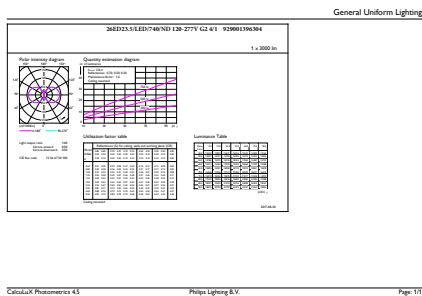

Photometric data

HIB NAM Trueforce 26W E26 Clear 740 36D ND