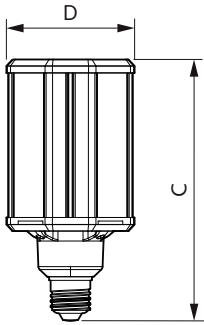

## Dimensional drawing

HIB NAM Post top 3000lm 4000K G2

Product	D	C
26ED23.5/LED/740/ND 120-277V G2 4/1	84 mm	176 mm