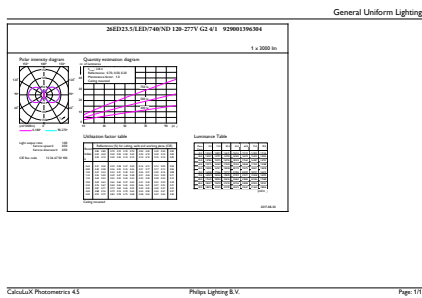

Photometric data

HIB NAM Trueforce 26W E26 Clear 740 36D ND