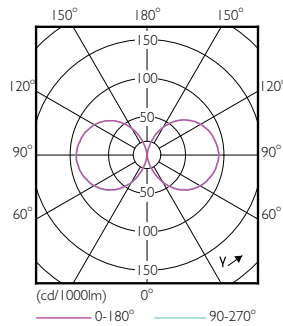

Photometric data

HIB NAM Trueforce 26W E26 Clear 730 36D ND