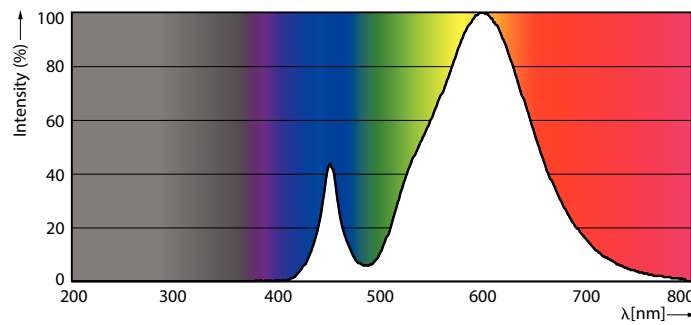

HIB NAM Trueforce 26W E26 Clear 727 36D ND

HIB NAM Trueforce 26W-38W-55W E26-E39 Clear 727 36D ND