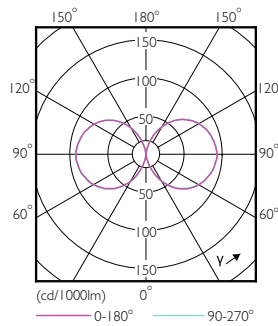

HIB NAM Trueforce 26W E26 Clear 727 36D ND