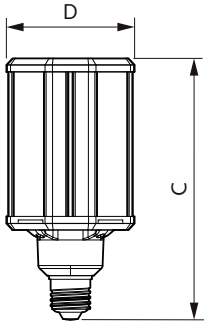

LED Urban TrueForce Lamps

Energy Consumption kWh/1000 h	- kWh
Product Data	
Order product name	26ED23.5/LED/727/ND 120-277V G2 4/1
EAN/UPC - Product	046677473594
Order code	929001396404

Numerator - Quantity Per Pack	1
Numerator - Packs per outer box	4
Material Nr. (12NC)	929001396404
Net Weight (Piece)	0.365 kg

Dimensional drawing

HIB NAM Post top 3000lm 2700K G2

Product	D	C
26ED23.5/LED/727/ND 120-277V G2 4/1	84 mm	176 mm