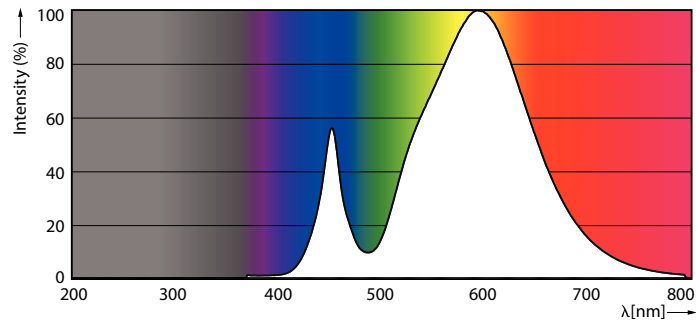

Photometric data

High Intensity 40W E39 ED-28 Clear 3000K