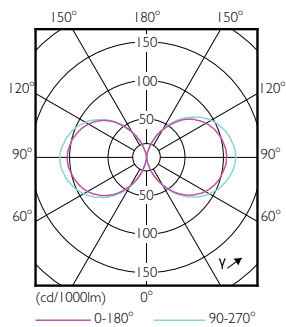

Product data

General Information	
Cap-Base	E39 [Single Contact Mogul Screw]
EU RoHS compliant	Yes
Nominal Lifetime (Nom)	50000 h
Switching Cycle	50000X
Technical Type	55-150W
Light Technical	
Color Code	730 [CCT of 3000K]
Beam Angle (Nom)	360 °
Luminous Flux (Nom)	8000 lm
Color Designation	White (WH)
Correlated Color Temperature (Nom)	3000 K
Luminous Efficacy (rated) (Nom)	133.33 lm/W
Color Consistency	ANSI 3000K
Color Rendering Index (Nom)	70
LLMF At End Of Nominal Lifetime (Nom)	70 %
Operating and Electrical	
Input Frequency	50 to 60 Hz

Dimensional drawing

HIB NAM Post top 8000lm 3000K G2

Product	D	C
55ED28/LED/730/ND 120-277V G2 4/1	105 mm	204 mm

Photometric data

High Intensity 40W E39 ED-28 Clear 3000K

HIB NAM Trueforce 55W E39 Clear 730 36D ND