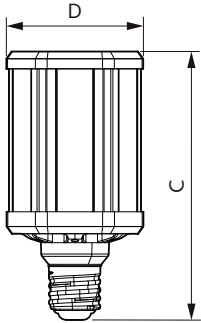

Product data

General Information	
Cap-Base	E39 [Single Contact Mogul Screw]
EU RoHS compliant	Yes
Nominal Lifetime (Nom)	50000 h
Switching Cycle	50000X
Technical Type	55-150W
Light Technical	
Color Code	730 [CCT of 3000K]
Beam Angle (Nom)	360 °
Luminous Flux (Nom)	8000 lm
Color Designation	White (WH)
Correlated Color Temperature (Nom)	3000 K
Luminous Efficacy (rated) (Nom)	133.33 lm/W
Color Consistency	ANSI 3000K
Color Rendering Index (Nom)	70
LLMF At End Of Nominal Lifetime (Nom)	70 %
Operating and Electrical	
Input Frequency	50 to 60 Hz

Power (Nom)	55 W
Lamp Current (Nom)	460 mA
Wattage Equivalent	150 W
Starting Time (Nom)	0.5 s
Warm Up Time to 60% Light (Nom)	0.5 s
Power Factor (Nom)	0.9
Voltage (Nom)	120-277 V
Temperature	
T-Case Maximum (Nom)	80 °C
Controls and Dimming	
Dimmable	No
Mechanical and Housing	
Bulb Finish	Clear
Approval and Application	
Energy Efficiency Label (EEL)	Not applicable
Energy Consumption kWh/1000 h	- kWh

Dimensional drawing

HIB NAM Post top 8000lm 3000K G2

Product	D	C
55ED28/LED/730/ND 120-277V G2 4/1	105 mm	204 mm

Photometric data

High Intensity 40W E39 ED-28 Clear 3000K

HIB NAM Trueforce 55W E39 Clear 730 36D ND