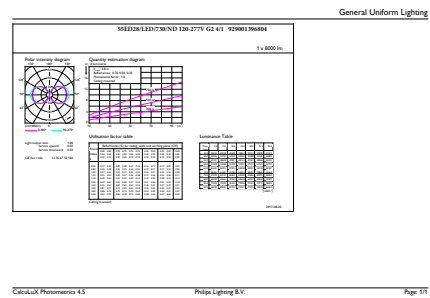

Product data

General Information	
Cap-Base	E39 [Single Contact Mogul Screw]
EU RoHS compliant	Yes
Nominal Lifetime (Nom)	50000 h
Switching Cycle	50000X
Technical Type	55-150W
Light Technical	
Color Code	730 [CCT of 3000K]
Beam Angle (Nom)	360 °
Luminous Flux (Nom)	8000 lm
Color Designation	White (WH)
Correlated Color Temperature (Nom)	3000 K
Luminous Efficacy (rated) (Nom)	133.33 lm/W
Color Consistency	ANSI 3000K
Color Rendering Index (Nom)	70
LLMF At End Of Nominal Lifetime (Nom)	70 %
Operating and Electrical	
Input Frequency	50 to 60 Hz

LED Urban TrueForce Lamps

Energy Certifications	DLC Standard
Product Data	
Order product name	55ED28/LED/730/ND 120-277V G2 4/1
EAN/UPC - Product	046677473631
Order code	929001396804

Numerator - Quantity Per Pack	1
Numerator - Packs per outer box	4
Material Nr. (12NC)	929001396804
Net Weight (Piece)	0.900 kg

Dimensional drawing

HIB NAM Post top 8000lm 3000K G2

Product	D	C
55ED28/LED/730/ND 120-277V G2 4/1	105 mm	204 mm

Photometric data

High Intensity 40W E39 ED-28 Clear 3000K

HIB NAM Trueforce 55W E39 Clear 730 36D ND