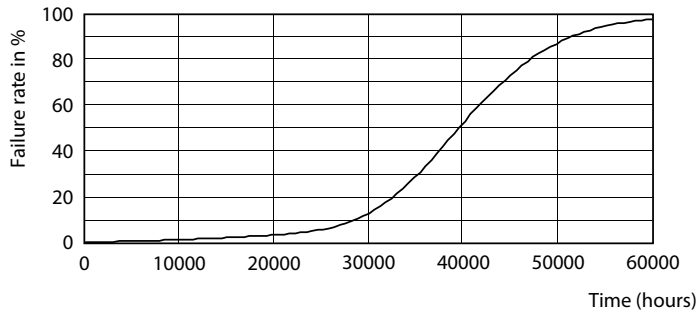

LED Urban TrueForce Lamps

Lifetime

HIB NAM Trueforce 26W E26 Clear 730 36D ND

HIB NAM Trueforce 26W E26 Clear 730 36D ND