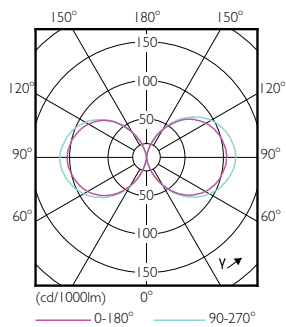

Product data

General Information	
Cap-Base	E39 [Single Contact Mogul Screw]
EU RoHS compliant	Yes
Nominal Lifetime (Nom)	50000 h
Switching Cycle	50000X
Technical Type	55-150W
Light Technical	
Color Code	740 [CCT of 4000K]
Beam Angle (Nom)	360 °
Luminous Flux (Nom)	8000 lm
Color Designation	Cool White (CW)
Correlated Color Temperature (Nom)	4000 K
Luminous Efficacy (rated) (Nom)	133.33 lm/W
Color Consistency	ANSI 4000K
Color Rendering Index (Nom)	70
LLMF At End Of Nominal Lifetime (Nom)	70 %
Operating and Electrical	
Input Frequency	50 to 60 Hz

Dimensional drawing

HIB NAM Post top 8000lm 4000K G2

Product	D	C
55ED28/LED/740/ND 120-277V G2 4/1	105 mm	204 mm

Photometric data

NAM Highbay 165W EX39 4000K 60-120D NB WB DL

HIB NAM Trueforce 55W E39 Clear 740 36D ND