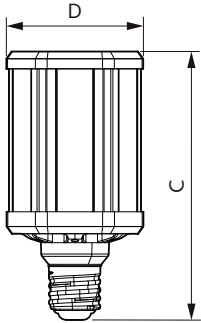

Product data

General Information	
Cap-Base	E39 [Single Contact Mogul Screw]
EU RoHS compliant	Yes
Nominal Lifetime (Nom)	50000 h
Switching Cycle	50000X
Technical Type	55-150W
Light Technical	
Color Code	740 [CCT of 4000K]
Beam Angle (Nom)	360 °
Luminous Flux (Nom)	8000 lm
Color Designation	Cool White (CW)
Correlated Color Temperature (Nom)	4000 K
Luminous Efficacy (rated) (Nom)	133.33 lm/W
Color Consistency	ANSI 4000K
Color Rendering Index (Nom)	70
LLMF At End Of Nominal Lifetime (Nom)	70 %
Operating and Electrical	
Input Frequency	50 to 60 Hz

Power (Nom)	55 W
Lamp Current (Nom)	460 mA
Wattage Equivalent	150 W
Starting Time (Nom)	0.5 s
Warm Up Time to 60% Light (Nom)	0.5 s
Power Factor (Nom)	0.9
Voltage (Nom)	120-277 V
Temperature	
T-Case Maximum (Nom)	80 °C
Controls and Dimming	
Dimmable	No
Mechanical and Housing	
Bulb Finish	Clear
Approval and Application	
Energy Efficiency Label (EEL)	Not applicable
Energy Consumption kWh/1000 h	- kWh

Dimensional drawing

HIB NAM Post top 8000lm 4000K G2

Product	D	C
55ED28/LED/740/ND 120-277V G2 4/1	105 mm	204 mm

Photometric data

NAM Highbay 165W EX39 4000K 60-120D NB WB DL

HIB NAM Trueforce 55W E39 Clear 740 36D ND