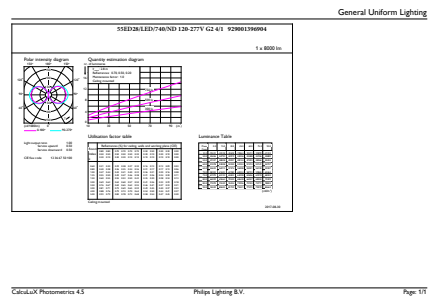

Product data

General Information	
Cap-Base	E39 [Single Contact Mogul Screw]
EU RoHS compliant	Yes
Nominal Lifetime (Nom)	50000 h
Switching Cycle	50000X
Technical Type	55-150W
Light Technical	
Color Code	740 [CCT of 4000K]
Beam Angle (Nom)	360 °
Luminous Flux (Nom)	8000 lm
Color Designation	Cool White (CW)
Correlated Color Temperature (Nom)	4000 K
Luminous Efficacy (rated) (Nom)	133.33 lm/W
Color Consistency	ANSI 4000K
Color Rendering Index (Nom)	70
LLMF At End Of Nominal Lifetime (Nom)	70 %
Operating and Electrical	
Input Frequency	50 to 60 Hz

LED Urban TrueForce Lamps

Energy Certifications	DLC Standard
Product Data	
Order product name	55ED28/LED/740/ND 120-277V G2 4/1
EAN/UPC - Product	046677473648
Order code	929001396904

Numerator - Quantity Per Pack	1
Numerator - Packs per outer box	4
Material Nr. (12NC)	929001396904
Net Weight (Piece)	0.900 kg

Dimensional drawing

HIB NAM Post top 8000lm 4000K G2

Product	D	C
55ED28/LED/740/ND 120-277V G2 4/1	105 mm	204 mm

Photometric data

NAM Highbay 165W EX39 4000K 60-120D NB WB DL

HIB NAM Trueforce 55W E39 Clear 740 36D ND