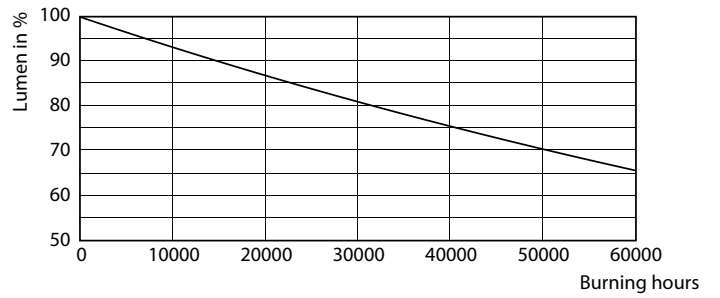

LED Urban TrueForce Lamps

Lifetime

HIB NAM Trueforce 26W E26 Clear 730 36D ND

HIB NAM Trueforce 26W E26 Clear 730 36D ND