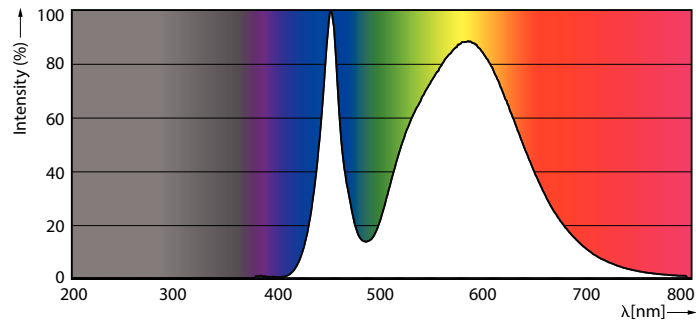

Photometric data

NAM Highbay 165W EX39 4000K 60-120D NB WB DL