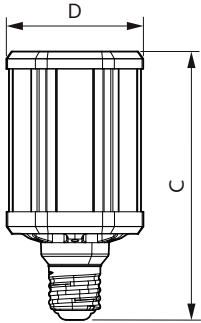

Product data

General Information	
Cap-Base	E39 [Single Contact Mogul Screw]
EU RoHS compliant	Yes
Nominal Lifetime (Nom)	50000 h
Switching Cycle	50000X
Technical Type	55-150W
Light Technical	
Color Code	727 [CCT of 2700K]
Beam Angle (Nom)	360 °
Luminous Flux (Nom)	7500 lm
Color Designation	Warm White (WW)
Correlated Color Temperature (Nom)	2700 K
Luminous Efficacy (rated) (Nom)	133.33 lm/W
Color Consistency	ANSI 2700K
Color Rendering Index (Nom)	70
LLMF At End Of Nominal Lifetime (Nom)	70 %
Operating and Electrical	
Input Frequency	50 to 60 Hz

LED Urban TrueForce Lamps

DesignLights Consortium Qualified Product List -

Product Data

Order product name	55ED28/LED/727/ND 120-277V G2 4/1
EAN/UPC - Product	046677473655
Order code	473652

Numerator - Quantity Per Pack	1
Numerator - Packs per outer box	4
Material Nr. (12NC)	929001397004
Net Weight (Piece)	0.900 kg

Dimensional drawing

HIB NAM Post top 8000lm 2700K G2

Product	D	C
55ED28/LED/727/ND 120-277V G2 4/1	105 mm	204 mm

Photometric data

HIB NAM Trueforce 55W E39 Clear 727 36D ND

HIB NAM Trueforce 55W E39 Clear 727 36D ND