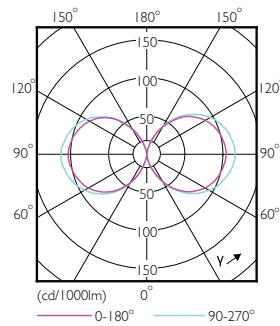

Product data

General Information	
Cap-Base	E39 [Single Contact Mogul Screw]
EU RoHS compliant	Yes
Nominal Lifetime (Nom)	50000 h
Switching Cycle	50000X
Technical Type	55-150W
Light Technical	
Color Code	727 [CCT of 2700K]
Beam Angle (Nom)	360 °
Luminous Flux (Nom)	7500 lm
Color Designation	Warm White (WW)
Correlated Color Temperature (Nom)	2700 K
Luminous Efficacy (rated) (Nom)	133.33 lm/W
Color Consistency	ANSI 2700K
Color Rendering Index (Nom)	70
LLMF At End Of Nominal Lifetime (Nom)	70 %
Operating and Electrical	
Input Frequency	50 to 60 Hz

Power (Rated) (Nom)	55 W
Lamp Current (Nom)	460 mA
Wattage Equivalent	150 W
Starting Time (Nom)	0.5 s
Warm Up Time to 60% Light (Nom)	0.5 s
Power Factor (Nom)	0.9
Voltage (Nom)	120-277 V
Temperature	
T-Case Maximum (Nom)	80 °C
Controls and Dimming	
Dimmable	No
Mechanical and Housing	
Bulb Finish	Clear
Approval and Application	
Energy Certifications	DLC Standard

LED Urban TrueForce Lamps

DesignLights Consortium Qualified Product List -

Product Data

Order product name	55ED28/LED/727/ND 120-277V G2 4/1
EAN/UPC - Product	046677473655
Order code	473652

Numerator - Quantity Per Pack	1
Numerator - Packs per outer box	4
Material Nr. (12NC)	929001397004
Net Weight (Piece)	0.900 kg

Dimensional drawing

HIB NAM Post top 8000lm 2700K G2

Product	D	C
55ED28/LED/727/ND 120-277V G2 4/1	105 mm	204 mm

Photometric data

HIB NAM Trueforce 55W E39 Clear 727 36D ND

HIB NAM Trueforce 55W E39 Clear 727 36D ND