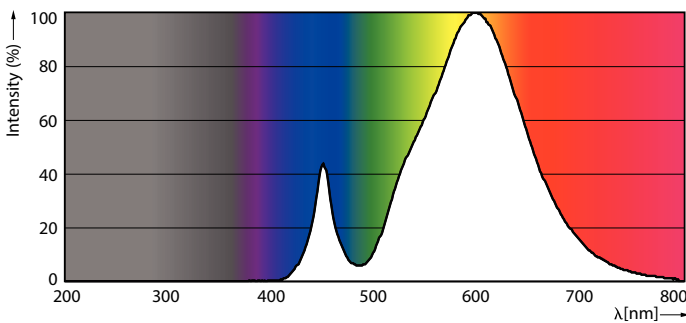

Product data

General Information	
Cap-Base	E39 [Single Contact Mogul Screw]
EU RoHS compliant	Yes
Nominal Lifetime (Nom)	50000 h
Switching Cycle	50000X
Technical Type	55-150W
Light Technical	
Color Code	727 [CCT of 2700K]
Beam Angle (Nom)	360 °
Luminous Flux (Nom)	7500 lm
Color Designation	Warm White (WW)
Correlated Color Temperature (Nom)	2700 K
Luminous Efficacy (rated) (Nom)	133.33 lm/W
Color Consistency	ANSI 2700K
Color Rendering Index (Nom)	70
LLMF At End Of Nominal Lifetime (Nom)	70 %
Operating and Electrical	
Input Frequency	50 to 60 Hz

Dimensional drawing

HIB NAM Post top 8000lm 2700K G2

Product	D	C
55ED28/LED/727/ND 120-277V G2 4/1	105 mm	204 mm

Photometric data

HIB NAM Trueforce 55W E39 Clear 727 36D ND

HIB NAM Trueforce 55W E39 Clear 727 36D ND