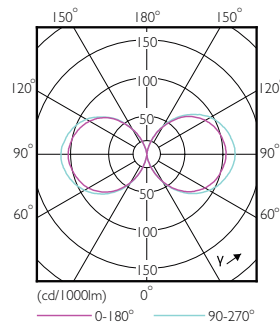

Product data

| General Information | |
|---------------------------------------|-----------------------------------|
| Cap-Base | E39 [Single Contact Mogul Screw] |
| EU RoHS compliant | Yes |
| Nominal Lifetime (Nom) | 50000 h |
| Switching Cycle | 50000X |
| Technical Type | 55-150W |
| Light Technical | |
| Color Code | 727 [CCT of 2700K] |
| Beam Angle (Nom) | 360 ° |
| Luminous Flux (Nom) | 7500 lm |
| Color Designation | Warm White (WW) |
| Correlated Color Temperature (Nom) | 2700 K |
| Luminous Efficacy (rated) (Nom) | 133.33 lm/W |
| Color Consistency | ANSI 2700K |
| Color Rendering Index (Nom) | 70 |
| LLMF At End Of Nominal Lifetime (Nom) | 70 % |
| Operating and Electrical | |
| Input Frequency | 50 to 60 Hz |

| | |
|---------------------------------|--------------|
| Numerator - Quantity Per Pack | 1 |
| Numerator - Packs per outer box | 4 |
| Material Nr. (12NC) | 929001397004 |
| Net Weight (Piece) | 0.900 kg |

Dimensional drawing

HIB NAM Post top 8000lm 2700K G2

| Product | D | C |
|-----------------------------------|--------|--------|
| 55ED28/LED/727/ND 120-277V G2 4/1 | 105 mm | 204 mm |

Photometric data

HIB NAM Trueforce 55W E39 Clear 727 36D ND