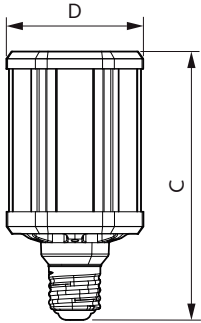

Product data

| General Information | |
|---------------------------------------|-----------------------------------|
| Cap-Base | E39 [Single Contact Mogul Screw] |
| EU RoHS compliant | Yes |
| Nominal Lifetime (Nom) | 50000 h |
| Switching Cycle | 50000X |
| Technical Type | 55-150W |
| Light Technical | |
| Color Code | 727 [CCT of 2700K] |
| Beam Angle (Nom) | 360 ° |
| Luminous Flux (Nom) | 7500 lm |
| Color Designation | Warm White (WW) |
| Correlated Color Temperature (Nom) | 2700 K |
| Luminous Efficacy (rated) (Nom) | 133.33 lm/W |
| Color Consistency | ANSI 2700K |
| Color Rendering Index (Nom) | 70 |
| LLMF At End Of Nominal Lifetime (Nom) | 70 % |
| Operating and Electrical | |
| Input Frequency | 50 to 60 Hz |

| Power (Nom) | 55 W |
|---------------------------------|----------------|
| Lamp Current (Nom) | 460 mA |
| Wattage Equivalent | 150 W |
| Starting Time (Nom) | 0.5 s |
| Warm Up Time to 60% Light (Nom) | 0.5 s |
| Power Factor (Nom) | 0.9 |
| Voltage (Nom) | 120-277 V |
| Temperature | |
| T-Case Maximum (Nom) | 80 °C |
| Controls and Dimming | |
| Dimmable | No |
| Mechanical and Housing | |
| Bulb Finish | Clear |
| Approval and Application | |
| Energy Efficiency Label (EEL) | Not applicable |
| Energy Consumption kWh/1000 h | - kWh |

Dimensional drawing

HIB NAM Post top 8000lm 2700K G2

| Product | D | C |
|-----------------------------------|--------|--------|
| 55ED28/LED/727/ND 120-277V G2 4/1 | 105 mm | 204 mm |

Photometric data

HIB NAM Trueforce 55W E39 Clear 727 36D ND