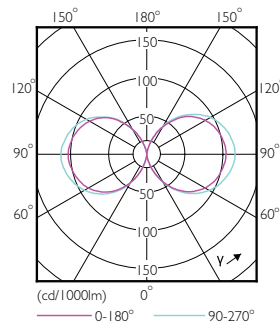

HIB NAM Trueforce 55W E39 Clear 727 36D ND