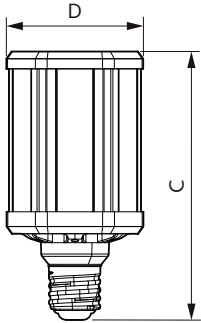

### Product data

General Information	
Cap-Base	E39 [ Single Contact Mogul Screw]
EU RoHS compliant	Yes
Nominal Lifetime (Nom)	50000 h
Switching Cycle	50000X
Technical Type	55-150W
Light Technical	
Color Code	727 [ CCT of 2700K]
Beam Angle (Nom)	360 °
Luminous Flux (Nom)	7500 lm
Color Designation	Warm White (WW)
Correlated Color Temperature (Nom)	2700 K
Luminous Efficacy (rated) (Nom)	133.33 lm/W
Color Consistency	ANSI 2700K
Color Rendering Index (Nom)	70
LLMF At End Of Nominal Lifetime (Nom)	70 %
Operating and Electrical	
Input Frequency	50 to 60 Hz

Power (Nom)	55 W
Lamp Current (Nom)	460 mA
Wattage Equivalent	150 W
Starting Time (Nom)	0.5 s
Warm Up Time to 60% Light (Nom)	0.5 s
Power Factor (Nom)	0.9
Voltage (Nom)	120-277 V
Temperature	
T-Case Maximum (Nom)	80 °C
Controls and Dimming	
Dimmable	No
Mechanical and Housing	
Bulb Finish	Clear
Bulb Shape	Others
Approval and Application	
Energy Consumption kWh/1000 h	- kWh

## Dimensional drawing

HIB NAM Post top 8000lm 2700K G2

Product	D	C
55ED28/LED/727/ND 120-277V G2 4/1	105 mm	204 mm