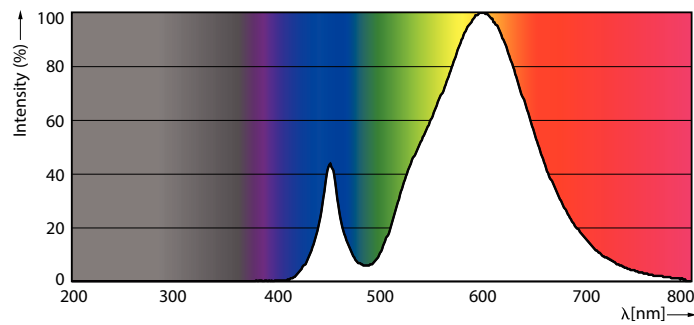

HIB NAM Trueforce 55W E39 Clear 727 36D ND

HIB NAM Trueforce 26W-38W-55W E26-E39 Clear 727 36D ND