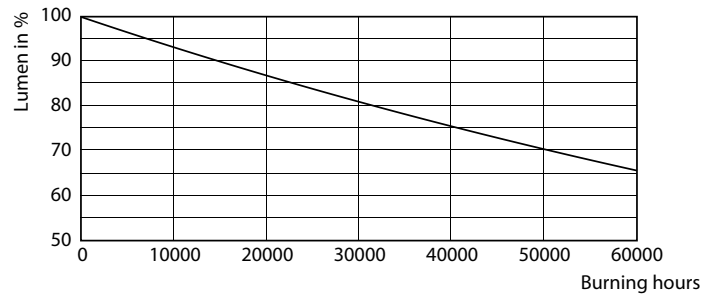

Product data

| General Information | |
|---------------------------------------|-----------------------------------|
| Cap-Base | E39 [Single Contact Mogul Screw] |
| EU RoHS compliant | Yes |
| Nominal Lifetime (Nom) | 50000 h |
| Switching Cycle | 50000X |
| Technical Type | 55-150W |
| Light Technical | |
| Color Code | 727 [CCT of 2700K] |
| Beam Angle (Nom) | 360 ° |
| Luminous Flux (Nom) | 7500 lm |
| Color Designation | Warm White (WW) |
| Correlated Color Temperature (Nom) | 2700 K |
| Luminous Efficacy (rated) (Nom) | 133.33 lm/W |
| Color Consistency | ANSI 2700K |
| Color Rendering Index (Nom) | 70 |
| LLMF At End Of Nominal Lifetime (Nom) | 70 % |
| Operating and Electrical | |
| Input Frequency | 50 to 60 Hz |

HIB NAM Trueforce 55W E39 Clear 727 36D ND

HIB NAM Trueforce 26W-38W-55W E26-E39 Clear 727 36D ND

LED Urban TrueForce Lamps

Lifetime

HIB NAM Trueforce 26W E26 Clear 730 36D ND

HIB NAM Trueforce 26W E26 Clear 730 36D ND