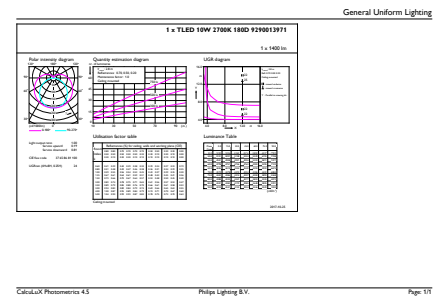

T8

Approval Marks	UL certificate RoHS compliance
Product Data	
Order product name	10T8 LED/48-2700 IF 1PK 10/1
EAN/UPC - Product	046677473969
Order code	929001397104

Numerator - Quantity Per Pack	1
Numerator - Packs per outer box	10
Material Nr. (12NC)	929001397104
Net Weight (Piece)	0.230 kg

Dimensional drawing

TLED 1200mm 120V 10-32W 1400lm 2700K G13

Product	D1	D2	A1	A2	A3
10T8 LED/48-2700 IF 1PK	25.7 mm	26.3 mm	1198.1 mm	1205.2 mm	1212.3 mm
10/1					

Photometric data

LEDtube 1200mm 10-32W G13 T8 827 1400lm