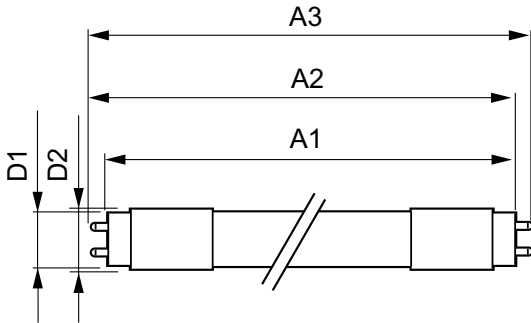

T8

10T8 LED/48-2700 IF 1PK 10/1

Our TLEDs are available in InstantFit (Type A / Type C) or MainsFit (Ballast bypass / Type B) versions. The InstantFit lamps work on a broad variety of ballasts and LED drivers. Only InstantFit has over 15,000 lamp & ballast combinations delivering even light output, energy savings and a long lifetime. Our MainsFit products feature a double-ended design, simplifying installation while a proprietary safety circuit minimizes a shock risk. Lamp sizes range from 2-foot to 8-foot and U-bend with a variety of lumen outputs.

Product data

General Information	
Cap-Base	G13 [Medium Bi-Pin Fluorescent]
EU RoHS compliant	Yes
Nominal Lifetime (Nom)	70000 h
Switching Cycle	50000X
Light Technical	
Color Code	827 [CCT of 2700K]
Luminous Flux (Nom)	1400 lm
Correlated Color Temperature (Nom)	2700 K
Color Consistency	<6
Color Rendering Index (Nom)	82
LLMF At End Of Nominal Lifetime (Nom)	70 %
Operating and Electrical	
Input Frequency	20000-120000 Hz
Power (Nom)	10 W
Lamp Current (Max)	340 mA
Lamp Current (Min)	110 mA
Starting Time (Nom)	0.5 s

T8

Approval Marks	UL certificate RoHS compliance
Product Data	
Order product name	10T8 LED/48-2700 IF 1PK 10/1
EAN/UPC - Product	046677473969
Order code	929001397104

Numerator - Quantity Per Pack	1
Numerator - Packs per outer box	10
Material Nr. (12NC)	929001397104
Net Weight (Piece)	0.230 kg

Dimensional drawing

TLED 1200mm 120V 10-32W 1400lm 2700K G13

Product	D1	D2	A1	A2	A3
10T8 LED/48-2700 IF 1PK	25.7 mm	26.3 mm	1198.1 mm	1205.2 mm	1212.3 mm
10/1					

Photometric data

LEDtube 1200mm 10-32W G13 T8 827 1400lm