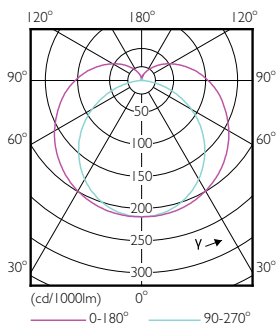

LEDtube 10W G13 827 IF 1PK