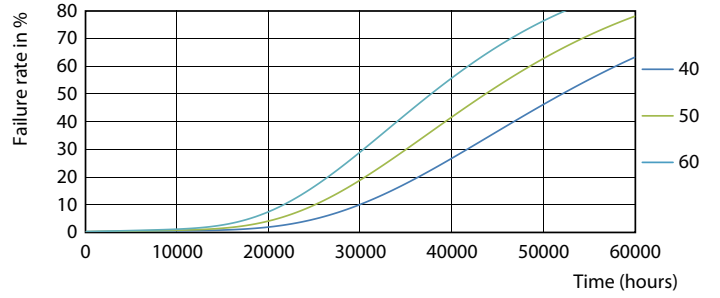

Lifetime

LEDtube 10W G13 827-850 IF 1PK