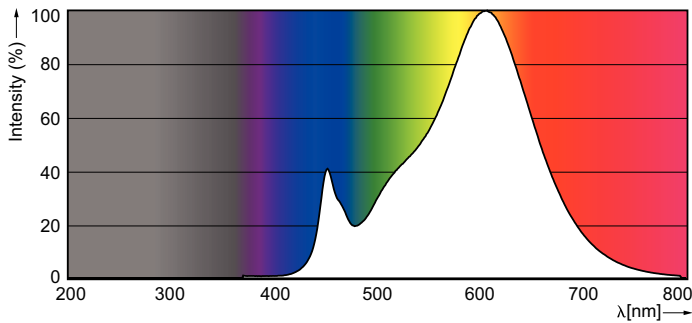

Photometric data

LEDtube 1200mm 10-32W G13 T8 827 1400lm