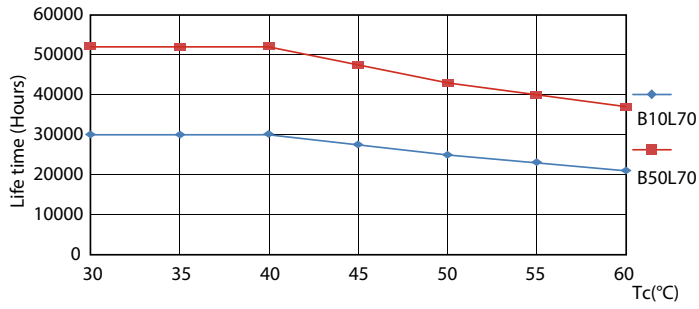

Lifetime

LEDtube 10W G13 827-850 IF 1PK