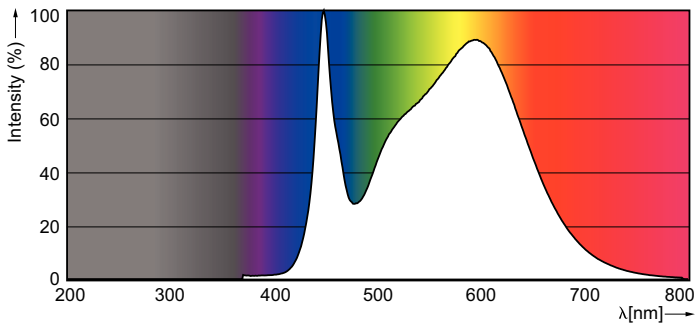

Product data

General Information	
Cap-Base	G13 [Medium Bi-Pin Fluorescent]
EU RoHS compliant	Yes
Nominal Lifetime (Nom)	70000 h
Switching Cycle	50000X
Light Technical	
Color Code	840 [CCT of 4000K]
Luminous Flux (Nom)	1600 lm
Correlated Color Temperature (Nom)	4000 K
Color Consistency	<6
Color Rendering Index (Nom)	82
LLMF At End Of Nominal Lifetime (Nom)	70 %
Operating and Electrical	
Input Frequency	20000-120000 Hz
Power (Nom)	10 W
Lamp Current (Max)	340 mA
Lamp Current (Min)	110 mA
Starting Time (Nom)	0.5 s

Dimensional drawing

TLED IF MasterClass 4ft 1600lm 4000K

Product	D1	D2	A1	A2	A3
10T8 LED/48-4000 IF 1PK 10/1	25.7 mm	26.3 mm	1198.1 mm	1205.2 mm	1212.3 mm

Photometric data

LEDtube 1200mm 12W G13 840 1600lm