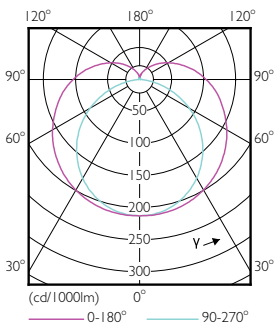

LEDtube 10W G13 827 IF 1PK