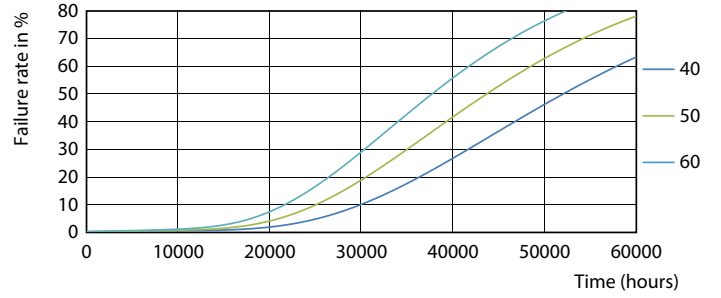

Lifetime

LEDtube 10W G13 827-850 IF 1PK