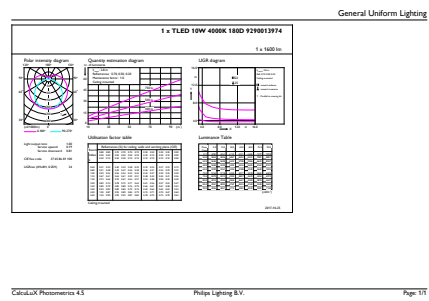

Dimensional drawing

TLED IF MasterClass 4ft 1600lm 4000K

Product	D1	D2	A1	A2	A3
10T8 LED/48-4000 IF 1PK 10/1	25.7 mm	26.3 mm	1198.1 mm	1205.2 mm	1212.3 mm

Photometric data

LEDtube 1200mm 12W G13 840 1600lm