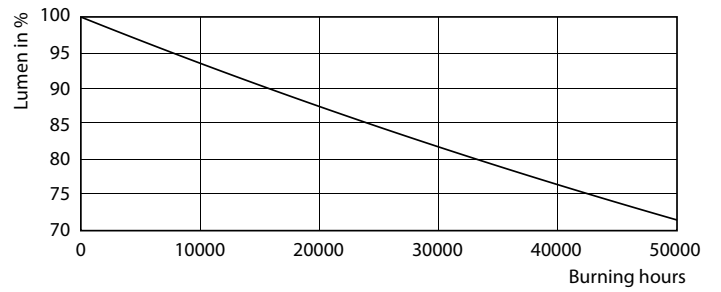

Product data

General Information	
Cap-Base	G13 [Medium Bi-Pin Fluorescent]
EU RoHS compliant	Yes
Nominal Lifetime (Nom)	70000 h
Switching Cycle	50000X
Light Technical	
Color Code	840 [CCT of 4000K]
Luminous Flux (Nom)	1600 lm
Correlated Color Temperature (Nom)	4000 K
Color Consistency	<6
Color Rendering Index (Nom)	82
LLMF At End Of Nominal Lifetime (Nom)	70 %
Operating and Electrical	
Input Frequency	20000-120000 Hz
Power (Nom)	10 W
Lamp Current (Max)	340 mA
Lamp Current (Min)	110 mA
Starting Time (Nom)	0.5 s

LEDtube 10W G13 840 IF 1PK

LEDtube 10W G13 827 IF 1PK

Lifetime

LEDtube 10W G13 827-850 IF 1PK

LEDtube 10W G13 827-850 IF 1PK

LEDtube 10W G13 827-850 IF 1PK

LEDtube 10W G13 827-850 IF 1PK

LEDtube 10W G13 827-850 IF 1PK