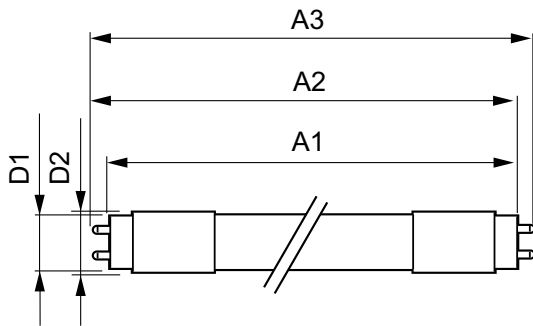

T8

10T8 LED/48-4000 IF 1PK 10/1

Our TLEDs are available in InstantFit (Type A / Type C) or MainsFit (Ballast bypass / Type B) versions. The InstantFit lamps work on a broad variety of ballasts and LED drivers. Only InstantFit has over 15,000 lamp & ballast combinations delivering even light output, energy savings and a long lifetime. Our MainsFit products feature a double-ended design, simplifying installation while a proprietary safety circuit minimizes a shock risk. Lamp sizes range from 2-foot to 8-foot and U-bend with a variety of lumen outputs.

Product data

General Information	
Cap-Base	G13 [Medium Bi-Pin Fluorescent]
EU RoHS compliant	Yes
Nominal Lifetime (Nom)	70000 h
Switching Cycle	50000X
Light Technical	
Color Code	840 [CCT of 4000K]
Luminous Flux (Nom)	1600 lm
Correlated Color Temperature (Nom)	4000 K
Color Consistency	<6
Color Rendering Index (Nom)	82
LLMF At End Of Nominal Lifetime (Nom)	70 %
Operating and Electrical	
Input Frequency	20000-120000 Hz
Power (Nom)	10 W
Lamp Current (Max)	340 mA
Lamp Current (Min)	110 mA
Starting Time (Nom)	0.5 s

T8

Approval Marks	UL certificate RoHS compliance DLC compliance
Energy Certifications	DLC Standard
Product Data	
Order product name	10T8 LED/48-4000 IF 1PK 10/1
EAN/UPC - Product	046677473990

Order code	929001397404
Numerator - Quantity Per Pack	1
Numerator - Packs per outer box	10
Material Nr. (12NC)	929001397404
Net Weight (Piece)	0.230 kg

Dimensional drawing

TLED IF MasterClass 4ft 1600lm 4000K

Product	D1	D2	A1	A2	A3
10T8 LED/48-4000 IF 1PK 10/1	25.7 mm	26.3 mm	1198.1 mm	1205.2 mm	1212.3 mm

Photometric data

LEDtube 1200mm 12W G13 840 1600lm