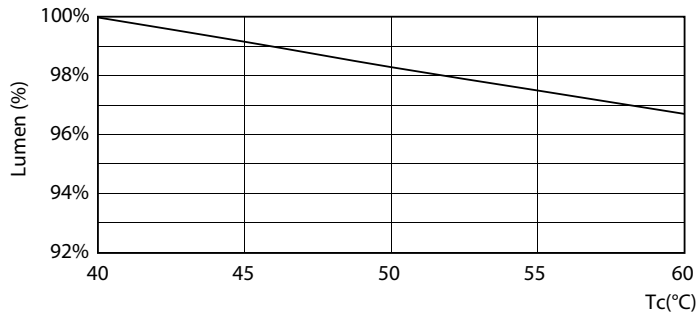

LEDtube 10W G13 827-850 IF 1PK

LEDtube 10W G13 827-850 IF 1PK