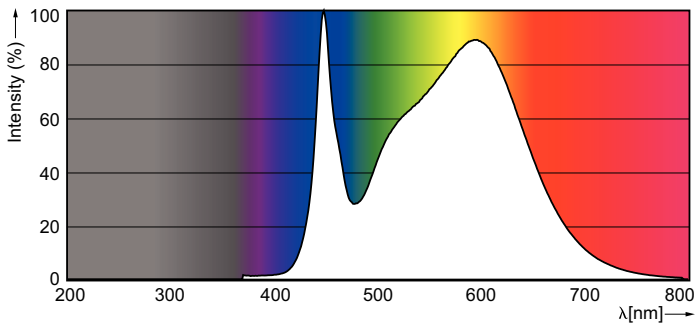

Photometric data

LEDtube 1200mm 12W G13 840 1600lm