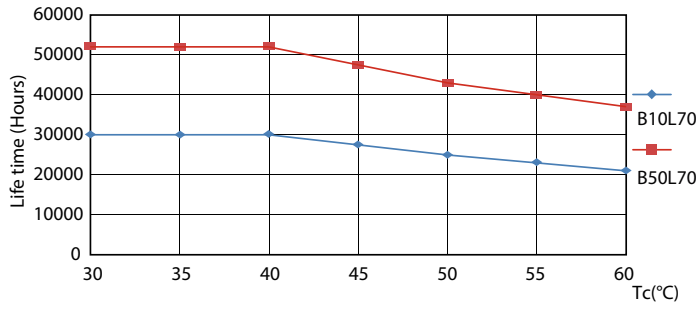

Product data

General Information	
Cap-Base	G13 [Medium Bi-Pin Fluorescent]
EU RoHS compliant	Yes
Nominal Lifetime (Nom)	70000 h
Switching Cycle	50000X
Light Technical	
Color Code	840 [CCT of 4000K]
Luminous Flux (Nom)	1600 lm
Correlated Color Temperature (Nom)	4000 K
Color Consistency	<6
Color Rendering Index (Nom)	82
LLMF At End Of Nominal Lifetime (Nom)	70 %
Operating and Electrical	
Input Frequency	20000-120000 Hz
Power (Nom)	10 W
Lamp Current (Max)	340 mA
Lamp Current (Min)	110 mA
Starting Time (Nom)	0.5 s

Product	D1	D2	A1	A2	A3
10T8/MAS/48-840/IF16/P 25/1	25.7 mm	26.3 mm	1198.1 mm	1205.2 mm	1212.3 mm

Photometric data

LEDtube 1200mm 12W G13 840 1600lm

LEDtube 10W G13 840 IF 1PK

LEDtube 10W G13 827 IF 1PK

Lifetime