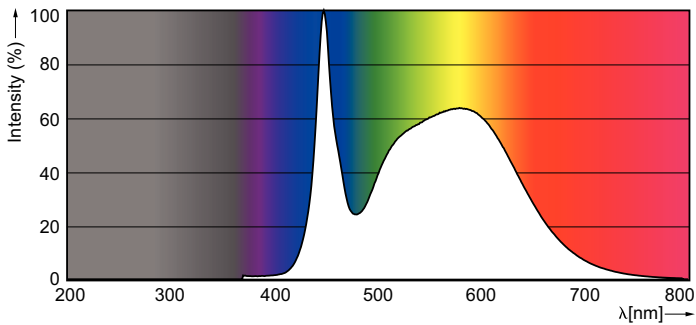

Photometric data

LEDtube 1200mm 12W G13 850 1650lm