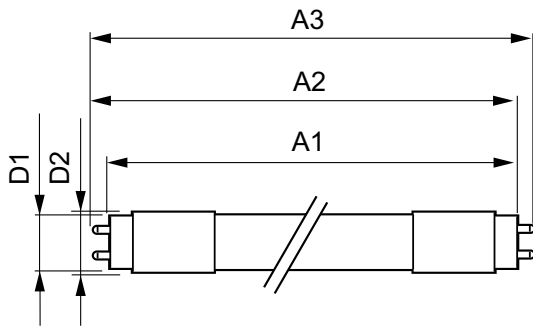

## 10T8 LED/48-5000 IF 1PK 10/1

Our TLEDs are available in InstantFit (Type A / Type C) or MainsFit (Ballast bypass / Type B) versions. The InstantFit lamps work on a broad variety of ballasts and LED drivers. Only InstantFit has over 15,000 lamp & ballast combinations delivering even light output, energy savings and a long lifetime. Our MainsFit products feature a double-ended design, simplifying installation while a proprietary safety circuit minimizes a shock risk. Lamp sizes range from 2-foot to 8-foot and U-bend with a variety of lumen outputs.

### Product data

General Information	
Cap-Base	G13 [ Medium Bi-Pin Fluorescent]
EU RoHS compliant	Yes
Nominal Lifetime (Nom)	70000 h
Switching Cycle	50000X
Light Technical	
Color Code	850 [ CCT of 5000K]
Luminous Flux (Nom)	1600 lm
Correlated Color Temperature (Nom)	5000 K
Color Consistency	<6
Color Rendering Index (Nom)	82
LLMF At End Of Nominal Lifetime (Nom)	70 %
Operating and Electrical	
Input Frequency	20000-120000 Hz
Power (Nom)	10 W
Lamp Current (Max)	340 mA
Lamp Current (Min)	110 mA
Starting Time (Nom)	0.5 s

## Dimensional drawing

**TLED 1200mm 120V 10-32W 1600lm 5000K G13**

Product	D1	D2	A1	A2	A3
10T8 LED/48-5000 IF 1PK 10/1	25.7 mm	26.3 mm	1198.1 mm	1205.2 mm	1212.3 mm
10/1					