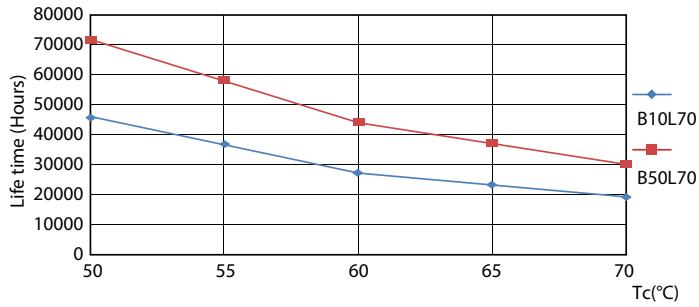

Lifetime

LEDtube 13W G13 2100lm