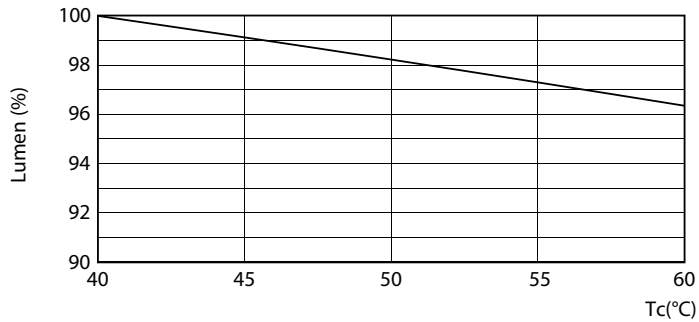

LEDtube 13W G13 2100lm

LEDtube 13W G13 2100lm