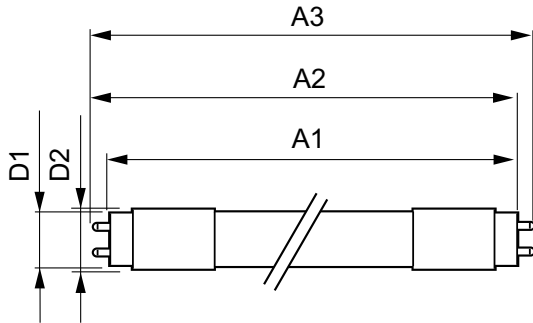

T8

13T8 LED/48-3000 IF DIM 1PK 10/1

Our TLEDs are available in InstantFit (Type A / Type C) or MainsFit (Ballast bypass / Type B) versions. The InstantFit lamps work on a broad variety of ballasts and LED drivers. Only InstantFit has over 15,000 lamp & ballast combinations delivering even light output, energy savings and a long lifetime. Our MainsFit products feature a double-ended design, simplifying installation while a proprietary safety circuit minimizes a shock risk. Lamp sizes range from 2-foot to 8-foot and U-bend with a variety of lumen outputs.

Product data

General Information	
Cap-Base	G13 [Medium Bi-Pin Fluorescent]
EU RoHS compliant	Yes
Nominal Lifetime (Nom)	70000 h
Switching Cycle	50000X
Light Technical	
Color Code	830 [CCT of 3000K]
Luminous Flux (Nom)	2000 lm
Correlated Color Temperature (Nom)	3000 K
Color Consistency	<6
Color Rendering Index (Nom)	82
LLMF At End Of Nominal Lifetime (Nom)	70 %
Operating and Electrical	
Input Frequency	20000-120000 Hz
Power (Nom)	13 W
Lamp Current (Max)	400 mA
Lamp Current (Min)	130 mA
Starting Time (Nom)	0.5 s

Warm Up Time to 60% Light (Nom)	0.5 s
Power Factor (Nom)	0.9
Voltage (Nom)	120-277V; 347 V
Temperature	
T-Ambient (Max)	45 °C
T-Ambient (Min)	-20 °C
T-Storage (Max)	65 °C
T-Storage (Min)	-40 °C
T-Case Maximum (Nom)	50 °C
Controls and Dimming	
Dimmable	Yes
Mechanical and Housing	
Product Length	1200 mm
Approval and Application	
Energy Saving Product	Yes

Dimensional drawing

TLED IF MasterClass 4ft 2000lm 3000K

Product	D1	D2	A1	A2	A3
13T8 LED/48-3000 IF DIM 1PK 10/1	25.7 mm	26.3 mm	1198.1 mm	1205.2 mm	1212.3 mm

Photometric data

LEDtube 600mm 8W G5 830 1000lm