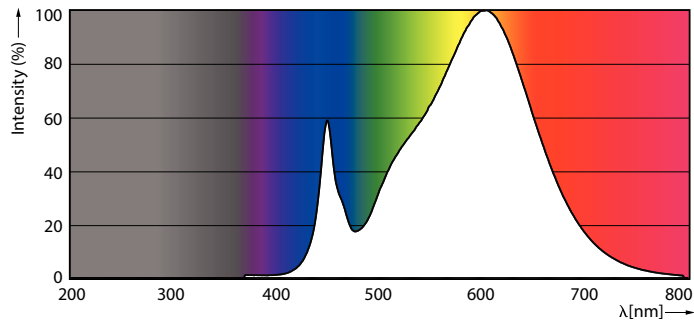

Photometric data

LEDtube 600mm 8W G5 830 1000lm