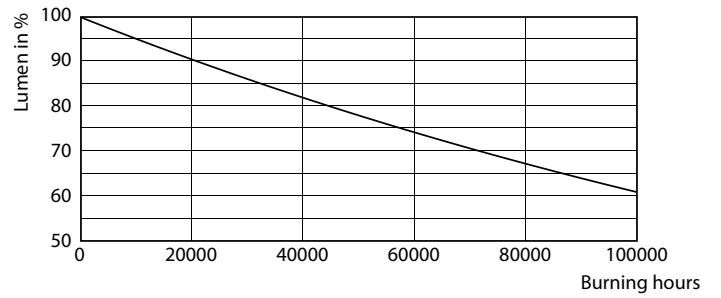

Product data

General Information	
Cap-Base	G13 [Medium Bi-Pin Fluorescent]
EU RoHS compliant	Yes
Nominal Lifetime (Nom)	70000 h
Switching Cycle	50000X
Light Technical	
Color Code	830 [CCT of 3000K]
Luminous Flux (Nom)	2000 lm
Correlated Color Temperature (Nom)	3000 K
Color Consistency	<6
Color Rendering Index (Nom)	82
LLMF At End Of Nominal Lifetime (Nom)	70 %
Operating and Electrical	
Input Frequency	20000-120000 Hz
Power (Nom)	13 W
Lamp Current (Max)	400 mA
Lamp Current (Min)	130 mA
Starting Time (Nom)	0.5 s

LEDtube 13W G13 830 IF DIM

LEDtube 13W G13 2100lm

Lifetime

LEDtube 13W G13 2100lm

LEDtube 13W G13 2100lm

LEDtube 13W G13 2100lm

LEDtube 13W G13 2100lm

LEDtube 13W G13 2100lm