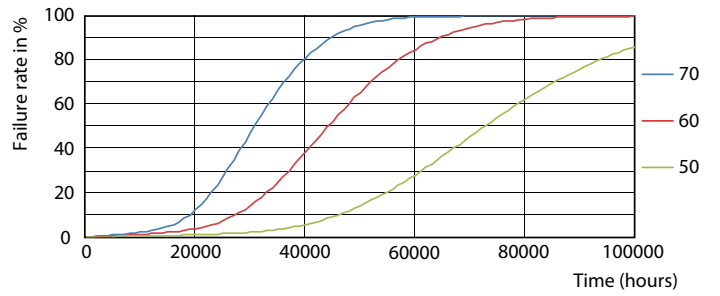

MasterClass LEDtube InstantFit T8

Photometric data

Lifetime

LEDtube 13W G13 2100lm