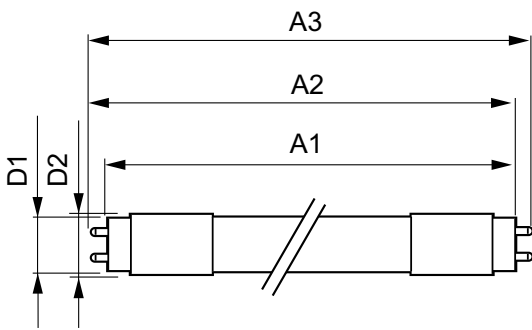

MasterClass LEDtube InstantFit T8

Mechanical and Housing

Product Length 1200 mm

Approval and Application

Energy Saving Product Yes

Approbation Marks RoHS compliance UL certificate DLC compliance

Energy Certifications DLC Standard

DesignLights Consortium Qualified Product List -

Product Data

Order product name 13T8/MAS/48-830/IF20/P/DIM 10/1

EAN/UPC - Product 046677473921

Order code 473926

Numerator - Quantity Per Pack 1

Numerator - Packs per outer box 10

Material Nr. (12NC) 929001397634

Net Weight (Piece) 0.220 kg

Model Number 9290013976A

Dimensional drawing

TLED IF MasterClass 4ft 2000lm 3000K

Product	D1	D2	A1	A2	A3
13T8/MAS/48-830/ IF20/P/DIM 10/1	25.7 mm	26.3 mm	1198.1 mm	1205.2 mm	1212.3 mm