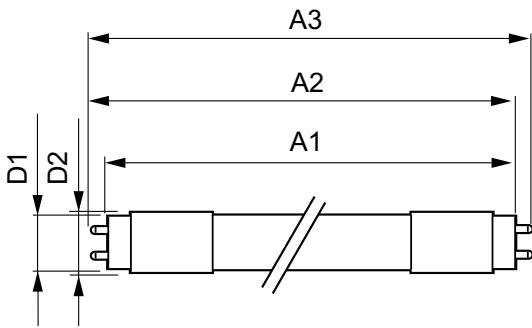

T8

Mechanical and Housing

Product Length 1200 mm

Approval and Application

Energy Saving Product Yes

Approval Marks RoHS compliance UL certificate DLC compliance

Energy Certifications DLC Standard

DesignLights Consortium Qualified Product List -

Product Data

Order product name 13T8/MAS/48-830/IF20/P/DIM 10/1

EAN/UPC - Product 046677473921

Order code 929001397634

Numerator - Quantity Per Pack 1

Numerator - Packs per outer box 10

Material Nr. (12NC) 929001397634

Net Weight (Piece) 0.220 kg

Dimensional drawing

TLED IF MasterClass 4ft 2000lm 3000K

Product	D1	D2	A1	A2	A3
13T8/MAS/48-830/IF20/P/DIM 10/1	25.7 mm	26.3 mm	1198.1 mm	1205.2 mm	1212.3 mm