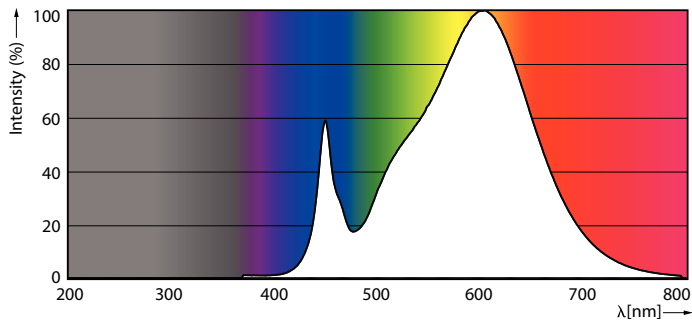

Photometric data

LEDtube 600mm 8W G5 830 1000lm