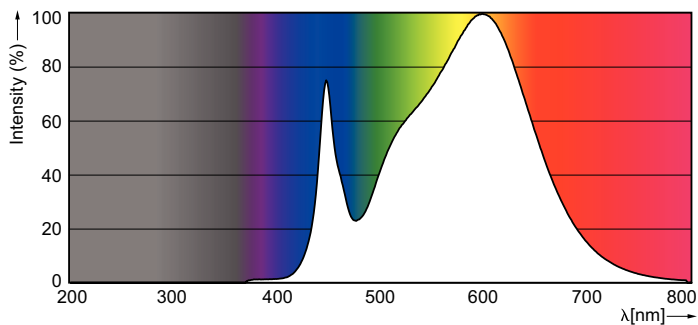

Photometric data

LEDtube 16.5 W, 835, G13, T8, UHO