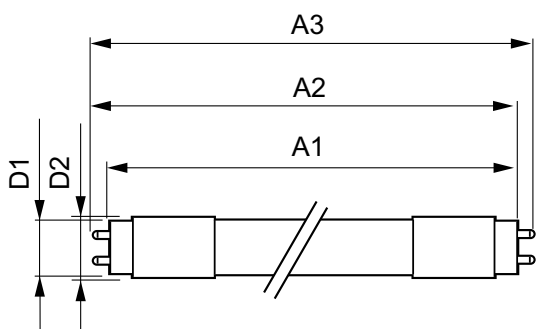

MasterClass LEDtube InstantFit T8

Mechanical and Housing

Product Length 1200 mm

Approval and Application

Energy Saving Product Yes

Approval Marks RoHS compliance UL certificate DLC compliance

Energy Certifications DLC Standard

DesignLights Consortium Qualified Product List -

Product Data

Order product name 13T8/MAS/48-835/IF20/P/DIM 10/1

EAN/UPC - Product 046677473938

Order code 473934

Numerator - Quantity Per Pack 1

Numerator - Packs per outer box 10

Material Nr. (12NC) 929001397734

Net Weight (Piece) 0.220 kg

Model Number 9290013977A

Dimensional drawing

TLED IF MasterClass 4ft 2000lm 3500K

Product	D1	D2	A1	A2	A3
13T8/MAS/48-835/ IF20/P/DIM 10/1	25.7 mm	26.3 mm	1198.1 mm	1205.2 mm	1212.3 mm