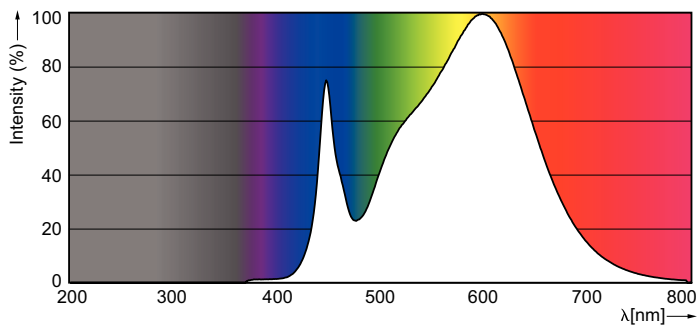

Photometric data

LEDtube 16.5 W, 835, G13, T8, UHO