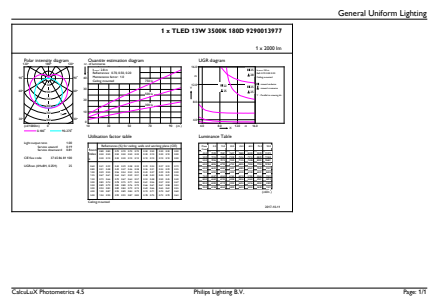

## Dimensional drawing

TLED IF MasterClass 4ft 2000lm 3500K

Product	D1	D2	A1	A2	A3
13T8/MAS/48-835/IF20/P/DIM 10/1	25.7 mm	26.3 mm	1198.1 mm	1205.2 mm	1212.3 mm

## Photometric data

LEDtube 16.5 W, 835, G13, T8, UHO

LEDtube 13W G13 835 IF DIM

Photometric data

LEDtube 13W G13 2100lm

Lifetime

LEDtube 13W G13 2100lm

LEDtube 13W G13 2100lm