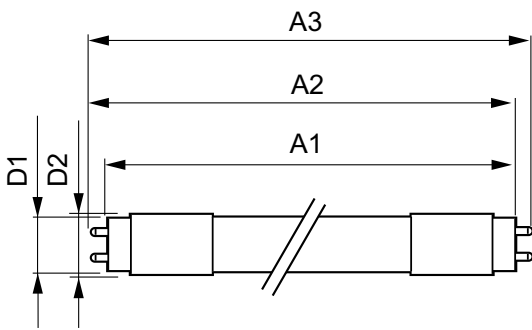

T8

Mechanical and Housing

Product Length 1200 mm

Approval and Application

Energy Saving Product Yes

Approval Marks RoHS compliance UL certificate DLC compliance

Energy Certifications DLC Standard

DesignLights Consortium Qualified Product List -

Product Data

Order product name 13T8/MAS/48-835/IF20/P/DIM 10/1

EAN/UPC - Product 046677473938

Order code 929001397734

Numerator - Quantity Per Pack 1

Numerator - Packs per outer box 10

Material Nr. (12NC) 929001397734

Net Weight (Piece) 0.220 kg

Dimensional drawing

TLED IF MasterClass 4ft 2000lm 3500K

Product	D1	D2	A1	A2	A3
13T8/MAS/48-835/IF20/P/DIM 10/1	25.7 mm	26.3 mm	1198.1 mm	1205.2 mm	1212.3 mm