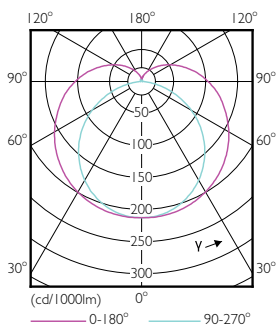

Dimensional drawing

TLED IF MasterClass 4ft 2100lm 4000K

Product	D1	D2	A1	A2	A3
13T8 LED/48-4000 IF DIM 1PK 10/1	25.7 mm	26.3 mm	1198.1 mm	1205.2 mm	1212.3 mm

Photometric data

LEDtube 13W G13 2100lm

LEDtube 13W G13 2100lm