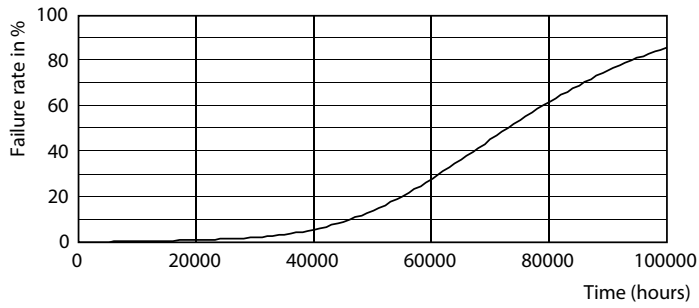

LEDtube 13W G13 2100lm