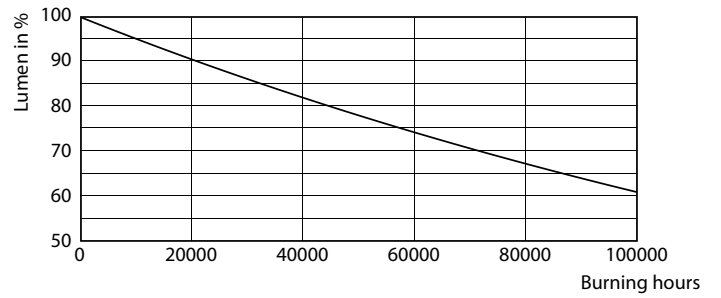

LEDtube 13W G13 2100lm