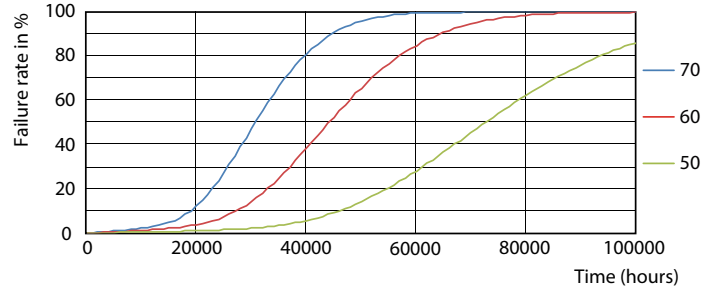

Lifetime

LEDtube 13W G13 2100lm