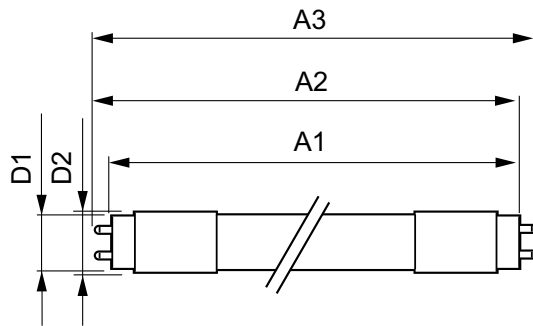

T8

13T8 LED/48-4000 IF DIM 1PK 10/1

Our TLEDs are available in InstantFit (Type A / Type C) or MainsFit (Ballast bypass / Type B) versions. The InstantFit lamps work on a broad variety of ballasts and LED drivers. Only InstantFit has over 15,000 lamp & ballast combinations delivering even light output, energy savings and a long lifetime. Our MainsFit products feature a double-ended design, simplifying installation while a proprietary safety circuit minimizes a shock risk. Lamp sizes range from 2-foot to 8-foot and U-bend with a variety of lumen outputs.

Product data

General Information	
Cap-Base	G13 [Medium Bi-Pin Fluorescent]
EU RoHS compliant	Yes
Nominal Lifetime (Nom)	70000 h
Switching Cycle	50000X
Light Technical	
Color Code	840 [CCT of 4000K]
Luminous Flux (Nom)	2100 lm
Correlated Color Temperature (Nom)	4000 K
Color Consistency	<6
Color Rendering Index (Nom)	82
LLMF At End Of Nominal Lifetime (Nom)	70 %
Operating and Electrical	
Input Frequency	20000-120000 Hz
Power (Nom)	13 W
Lamp Current (Max)	400 mA
Lamp Current (Min)	130 mA
Starting Time (Nom)	0.5 s

Warm Up Time to 60% Light (Nom)	0.5 s
Power Factor (Nom)	0.9
Voltage (Nom)	120-277V; 347 V
Temperature	
T-Ambient (Max)	45 °C
T-Ambient (Min)	-20 °C
T-Storage (Max)	65 °C
T-Storage (Min)	-40 °C
T-Case Maximum (Nom)	50 °C
Controls and Dimming	
Dimmable	Yes
Mechanical and Housing	
Product Length	1200 mm
Approval and Application	
Energy Saving Product	Yes

Dimensional drawing

TLED IF MasterClass 4ft 2100lm 4000K

Product	D1	D2	A1	A2	A3
13T8 LED/48-4000 IF DIM 1PK 10/1	25.7 mm	26.3 mm	1198.1 mm	1205.2 mm	1212.3 mm

Photometric data

LEDtube 13W G13 2100lm

LEDtube 13W G13 2100lm