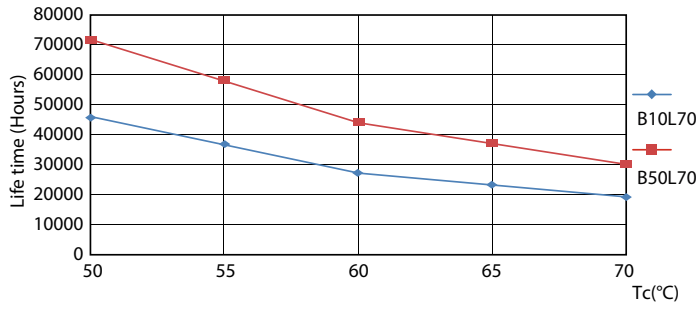

Lifetime

LEDtube 13W G13 2100lm