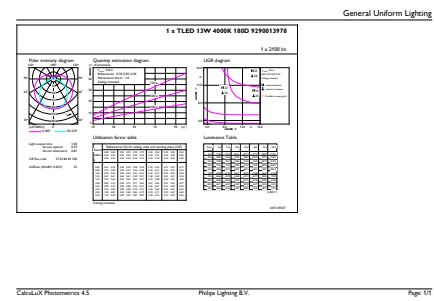

Dimensional drawing

TLED IF MasterClass 4ft 2100lm 4000K

Product	D1	D2	A1	A2	A3
13T8 LED/48-4000 IF DIM 1PK 10/1	25.7 mm	26.3 mm	1198.1 mm	1205.2 mm	1212.3 mm

Photometric data

LEDtube 13W G13 2100lm

LEDtube 13W G13 2100lm