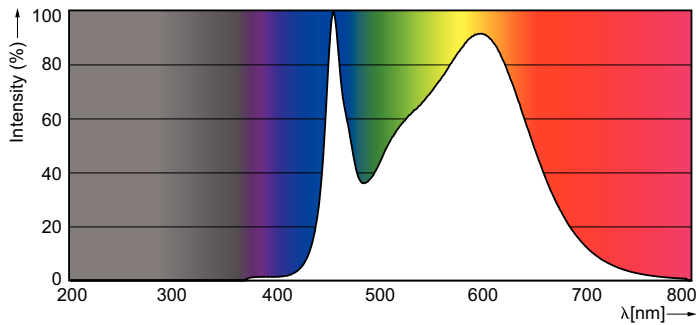

Photometric data

LEDtube 13W G13 2100lm