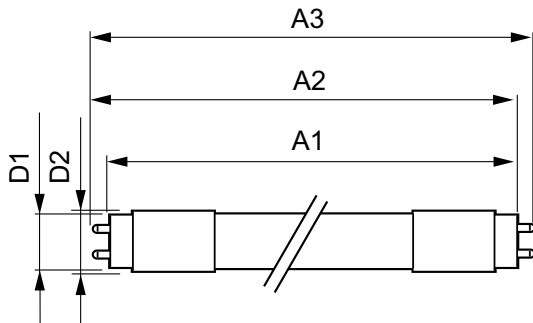

T8

13T8/MAS/48-840/IF21/P/DIM 10/1

Our TLEDs are available in InstantFit (Type A / Type C) or MainsFit (Ballast bypass / Type B) versions. The InstantFit lamps work on a broad variety of ballasts and LED drivers. Only InstantFit has over 15,000 lamp & ballast combinations delivering even light output, energy savings and a long lifetime. Our MainsFit products feature a double-ended design, simplifying installation while a proprietary safety circuit minimizes a shock risk. Lamp sizes range from 2-foot to 8-foot and U-bend with a variety of lumen outputs.

Product data

General Information	
Base	G13 [Medium Bi-Pin Fluorescent]
EU RoHS compliant	Yes
Nominal Lifetime (Nom)	70000 h
Switching Cycle	50000X
Light Technical	
Color Code	841 [CCT of 4100K (841)]
Initial lumen (Nom)	2100 lm
Correlated Color Temperature (Nom)	4000 K
Color Consistency	<6
Color Rendering Index (Nom)	82
LLMF At End Of Nominal Lifetime (Nom)	70 %
Operating and Electrical	
Input Frequency	20000-120000 Hz
Power (Rated) (Nom)	13 W
Lamp Current (Max)	400 mA
Lamp Current (Min)	130 mA
Starting Time (Nom)	0.5 s

Warm Up Time to 60% Light (Nom)	0.5 s
Power Factor (Nom)	0.9
Voltage (Nom)	277 V
Temperature	
T-Ambient (Max)	45 °C
T-Ambient (Min)	-20 °C
T-Storage (Max)	65 °C
T-Storage (Min)	-40 °C
T-Case Maximum (Nom)	50 °C
Controls and Dimming	
Dimmable	Yes
Mechanical and Housing	
Product Length	1200 mm
Approval and Application	
Energy Saving Product	Yes

Numerator - Quantity Per Pack	1
Numerator - Packs per outer box	10
Material Nr. (12NC)	929001397834
Net Weight (Piece)	0.220 kg
Model Number	9290013978B

Dimensional drawing

TLED IF MasterClass 4ft 2100lm 4000K