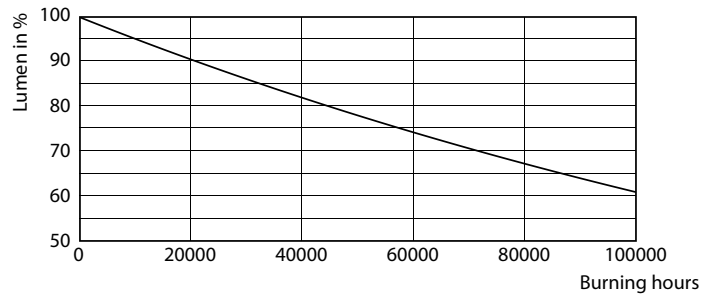

LEDtube 13W G13 2100lm