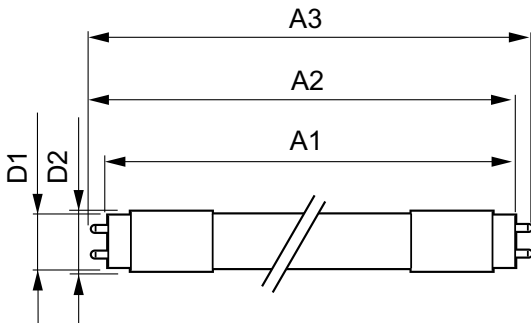

EAN/UPC - Product	046677473945
Order code	929001397834
Numerator - Quantity Per Pack	1
Numerator - Packs per outer box	10
Material Nr. (12NC)	929001397834
Net Weight (Piece)	0.220 kg

Dimensional drawing