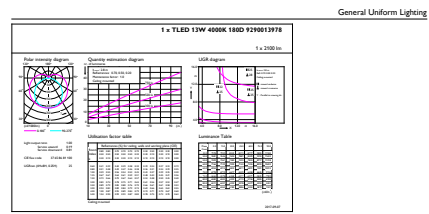

LEDtube 13W G13 2100lm