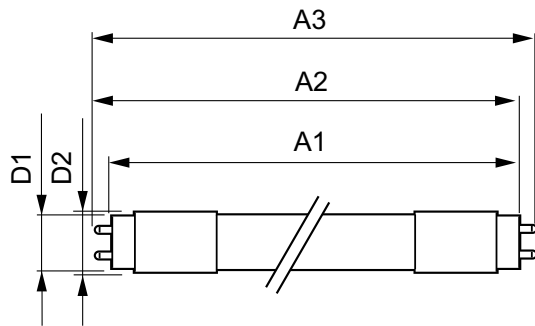

T8

Approval Marks	UL certificate RoHS compliance DLC compliance
Product Data	
Order product name	13T8 LED/48-5000 IF DIM 1PK 10/1
EAN/UPC - Product	046677473952
Order code	473958

Numerator - Quantity Per Pack	1
Numerator - Packs per outer box	10
Material Nr. (12NC)	929001397904
Net Weight (Piece)	0.230 kg

Dimensional drawing

TLED IF MasterClass 4ft 2100lm 5000K