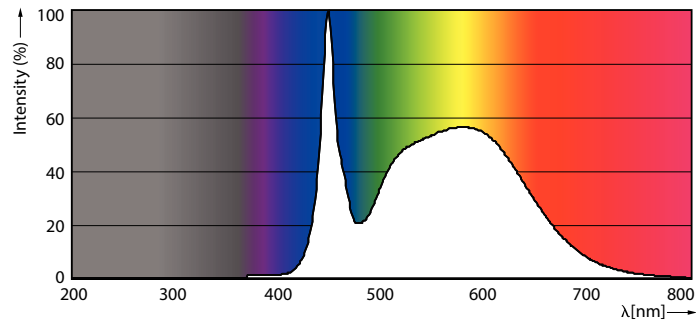

Photometric data

LEDtube 15W G13 850 160D IF 6U EasySmart