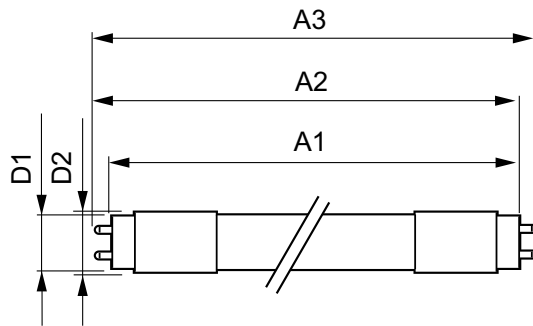

T8

Approval Marks	UL certificate RoHS compliance DLC compliance
Product Data	
Order product name	13T8 LED/48-5000 IF DIM 1PK 10/1
EAN/UPC - Product	046677473952
Order code	929001397904

Numerator - Quantity Per Pack	1
Numerator - Packs per outer box	10
Material Nr. (12NC)	929001397904
Net Weight (Piece)	0.230 kg

Dimensional drawing

TLED IF MasterClass 4ft 2100lm 5000K