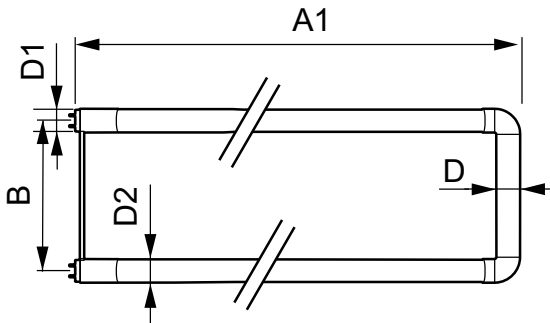

Voltage (Nom)	160-380 V
Temperature	
T-Ambient (Max)	45 °C
T-Ambient (Min)	-20 °C
T-Storage (Max)	65 °C
T-Storage (Min)	-40 °C
T-Case Maximum (Nom)	40 °C

Controls and Dimming	
Dimmable	Wireless Dim

Mechanical and Housing	
Product Length	600 mm

Approval and Application	
Energy Saving Product	Yes
Approval Marks	UL certificate RoHS compliance DLC compliance
Energy Certifications	DLC Standard
DesignLights Consortium Qualified Product List	-

Product Data	
Order product name	15T8/24-830/IF20-6U/MAScon IA 10/1
EAN/UPC - Product	046677537210
Order code	929001398064
Numerator - Quantity Per Pack	1

Numerator - Packs per outer box	10
Material Nr. (12NC)	929001398064
Net Weight (Piece)	0.270 kg

Dimensional drawing

TLED SMART 4ft HF 14-32W 2000lm 3000K

Product	D1	D2	B	A1	D
15T8/24-830/IF20-6U/MAScon	25.4 mm	27.8 mm	152 mm	570 mm	27.8 mm
IA 10/1					