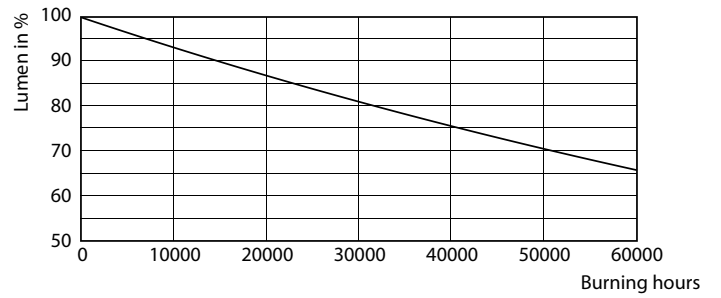

Interact

15T8/24-830/IF20-6U/MAScon IA 10/1

Product data

General Information	
Cap-Base	G13 [Medium Bi-Pin Fluorescent]
Main Application	Office
Nominal Lifetime (Nom)	50000 h
Switching Cycle	50000X
B50L70	50000 h
Light Technical	
Color Code	830 [CCT of 3000K]
Beam Angle (Nom)	160 °
Luminous Flux (Nom)	2000 lm
Luminous Flux (Rated) (Nom)	2000 lm
Rated Beam Angle	160 °
Correlated Color Temperature (Nom)	3000 K
Color Consistency	<6
Color Rendering Index (Nom)	80
LLMF At End Of Nominal Lifetime (Nom)	70 %
Operating and Electrical	
Input Frequency	40000-80000 Hz
Power (Nom)	15 W
Lamp Current (Max)	350 mA
Lamp Current (Min)	120 mA
Starting Time (Nom)	0.5 s
Warm Up Time to 60% Light (Nom)	0.5 s
Power Factor (Nom)	0.9

Photometric data

LEDtube 600mm 8W G5 830 1000lm

LEDtube 15W G13 830 160D IF 6U EasySmart

LEDtube 15W G13 830 160D IF 6U EasySmart

Interact

Lifetime

LEDtube 15W G13 830-850 160D IF 6U EasySmart

LEDtube 15W G13 830-850 160D IF 6U EasySmart