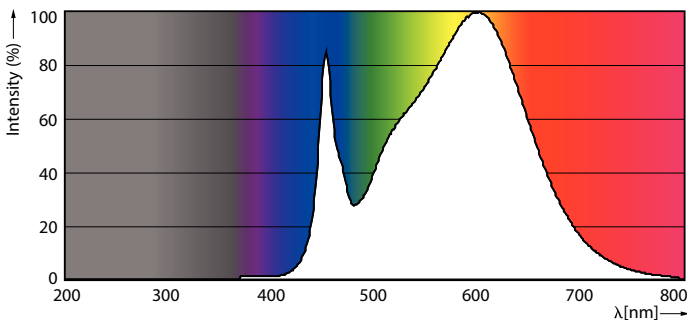

Photometric data

LEDtube 8-15W G13 835 160D IF 6U EasySmart