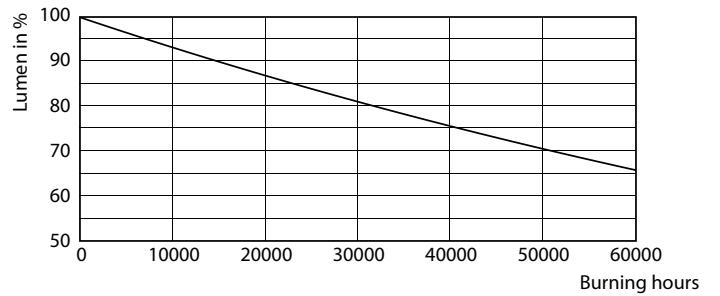

LEDtube 15W G13 830-850 160D IF 6U EasySmart

LEDtube 15W G13 830-850 160D IF 6U EasySmart