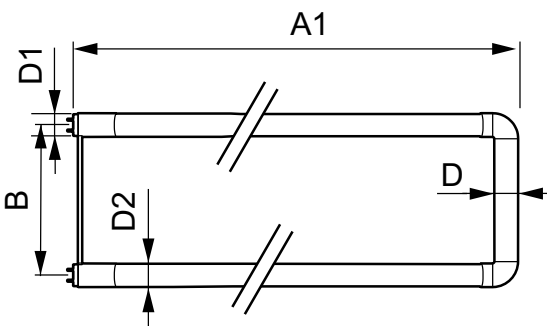

T8

Approval and Application

Energy Efficiency Label (EEL)	Not applicable
Energy Saving Product	Yes
Approval Marks	UL certificate RoHS compliance DLC compliance
Energy Consumption kWh/1000 h	- kWh
Energy Certifications	DLC Standard

Product Data

Order product name	15T8 LED/24-3500 IF 6U EasySmart 1PK

EAN/UPC - Product	046677474027
Order code	929001398104
Numerator - Quantity Per Pack	1
Numerator - Packs per outer box	10
Material Nr. (12NC)	929001398104
Net Weight (Piece)	0.270 kg

Dimensional drawing

TLED SMART 4ft HF 14-32W 2000lm 3500K

Product	D1	D2	B	A1	D
15T8 LED/24-3500 IF 6U EasySmart 1PK	25.4 mm	27.8 mm	152 mm	570 mm	27.8 mm