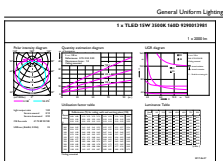

General Uniform Lighting
Page 11

LEDtube 15W G13 835 160D IF 6U EasySmart