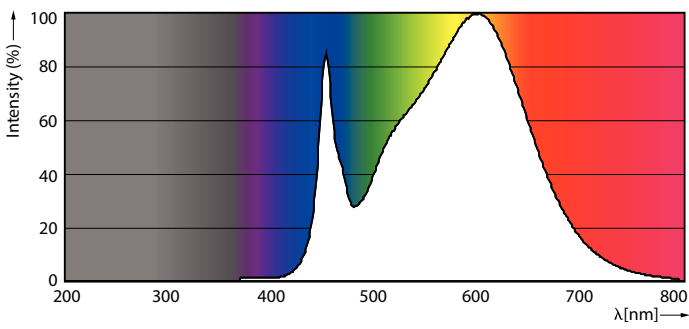

Photometric data

LEDtube 8-15W G13 835 160D IF 6U EasySmart