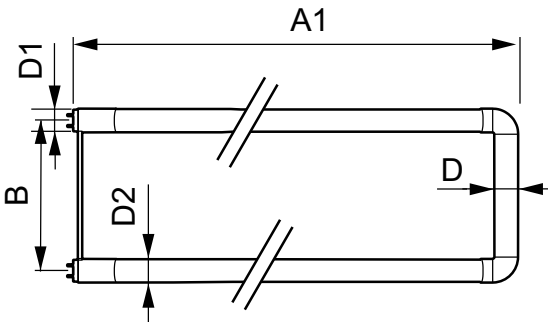

Net Weight (Piece) 0.270 kg

Dimensional drawing

TLED SMART 4ft HF 14-32W 2000lm 3500K

Product	D1	D2	B	A1	D
15T8/24-835/IF20-6U/MAScon	25.4 mm	27.8 mm	152 mm	570 mm	27.8 mm
IA 10/1