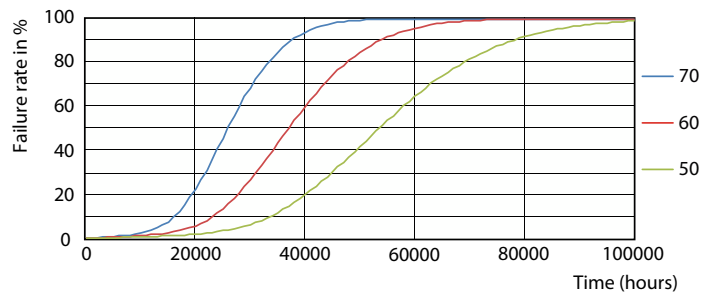

MASTER LEDtube EM/Mains T8

Photometric data

Lifetime

Life Expectancy Diagram - MAS LEDtube 900mm 8.5W833 T8 FOOD

Lumen Maintenance Diagram - MAS LEDtube 900mm 8.5W833 T8 FOOD