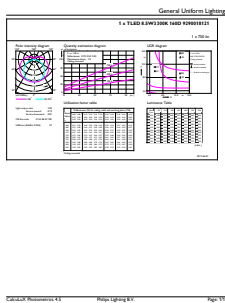

Approval and Application

Energy Efficiency Label (EEL)	A+
-------------------------------	----

MASTER LEDtube EM/Mains T8

Energy Saving Product	Yes
Approval Marks	CE marking RoHS compliance KEMA Keur certificate
Energy Consumption kWh/1000 h	9 kWh
Product Data	
Full product code	871869676391900
Order product name	MASTER LEDtube 900mm 8.5W833 T8 FOOD

EAN/UPC - Product	8718696763919
Order code	929001812102
Numerator - Quantity Per Pack	1
Numerator - Packs per outer box	10
Material Nr. (12NC)	929001812102
Net Weight (Piece)	0.174 kg

Warnings and Safety

Dimensional drawing

TLED 3ft 8.5-30W 750lm 160D 3300K G13 ND

Product	D1	D2	A1	A2	A3
MASTER LEDtube 900mm 8.5W833 T8 FOOD	25.7 mm	28 mm	893.3 mm	900.4 mm	907.5 mm

Photometric data

LEDtube 900mm 8-5W G13 833 750lm T8

LEDtube 900mm 8-5W G13 833 750lm T8

MASTER LEDtube EM/Mains T8

Photometric data

LEDtube 900mm 8-5W G13 833 750lm T8

Lifetime

LEDtube 900mm 8-5W G13 833 750lm T8

LEDtube 900mm 8-5W G13 833 750lm T8

LEDtube 900mm 8-5W G13 833 750lm T8