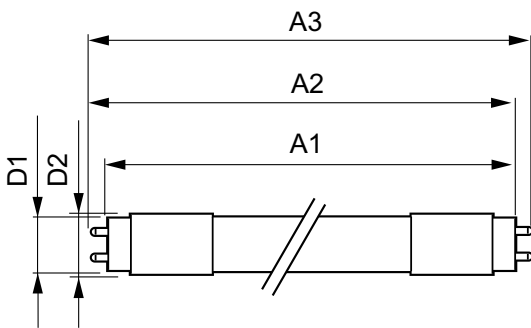

Dimensional drawing

TLED 3ft 8.5-30W 750lm 160D 3300K G13 ND

Product	D1	D2	A1	A2	A3
MASTER LEDtube 900mm 8.5W833 T8 FOOD	25.7 mm	28 mm	893.3 mm	900.4 mm	907.5 mm

Photometric data

LEDtube 900mm 8-5W G13 833 750lm T8