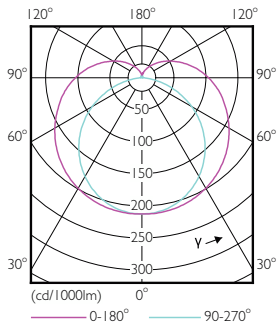

Dimensional drawing

Product	D1	D2	A1	A2	A3
MAS LEDtube 900mm 8.5W833 T8 FOOD	25.7 mm	28 mm	893.3 mm	900.4 mm	907.5 mm

Photometric data

General uniform lighting - MAS LEDtube 900mm 8.5W833 T8 FOOD

Spectral Power Distribution Colour - MAS LEDtube 900mm 8.5W833 T8 FOOD

MASTER LEDtube EM/Mains T8

Photometric data

Light Distribution Diagram - MAS LEDtube 900mm 8.5W833 T8 FOOD

Lifetime

Life Expectancy Diagram - MAS LEDtube 900mm 8.5W833 T8 FOOD

Life Expectancy Diagram - MAS LEDtube 900mm 8.5W833 T8 FOOD