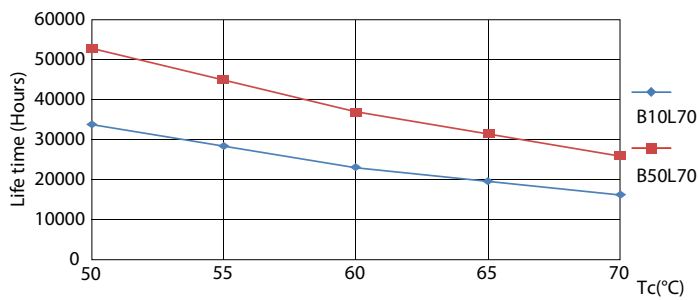

MASTER LEDtube EM/Mains T8

Photometric data

Light Distribution Diagram - MAS LEDtube 900mm 8.5W833 T8 FOOD

Lifetime

Life Expectancy Diagram - MAS LEDtube 900mm 8.5W833 T8 FOOD

Life Expectancy Diagram - MAS LEDtube 900mm 8.5W833 T8 FOOD