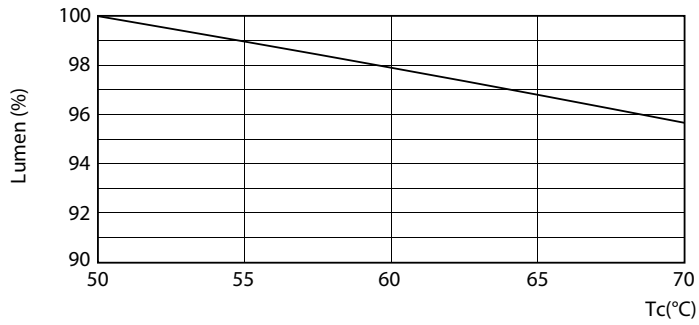

MASTER LEDtube EM/Mains T8

Lifetime

LEDtube 900mm 8-5W G13 833 750lm T8