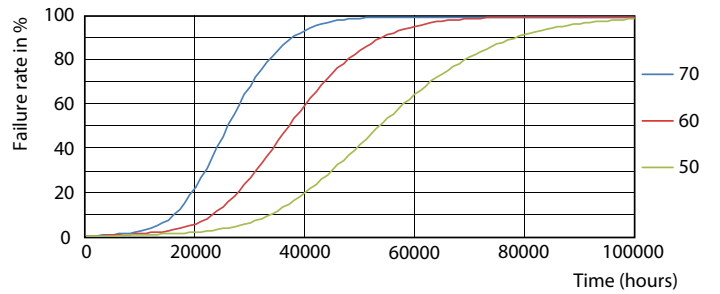

LEDtube 900mm 8-5W G13 833 750lm T8

MASTER LEDtube EM/Mains T8

Photometric data

LEDtube 900mm 8-5W G13 833 750lm T8

Lifetime

LEDtube 900mm 8-5W G13 833 750lm T8

LEDtube 900mm 8-5W G13 833 750lm T8

LEDtube 900mm 8-5W G13 833 750lm T8