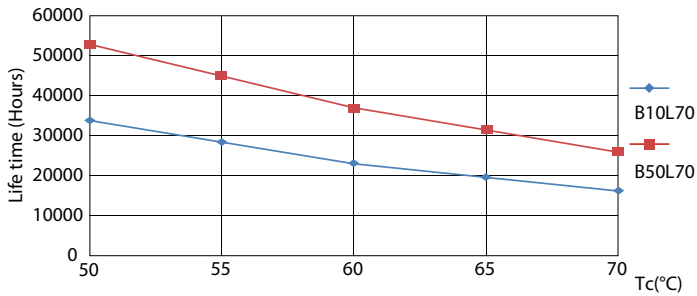

LEDtube 900mm 8-5W G13 833 750lm T8

MASTER LEDtube EM/Mains T8

Photometric data

LEDtube 900mm 8-5W G13 833 750lm T8

Lifetime

LEDtube 900mm 8-5W G13 833 750lm T8

LEDtube 900mm 8-5W G13 833 750lm T8

LEDtube 900mm 8-5W G13 833 750lm T8