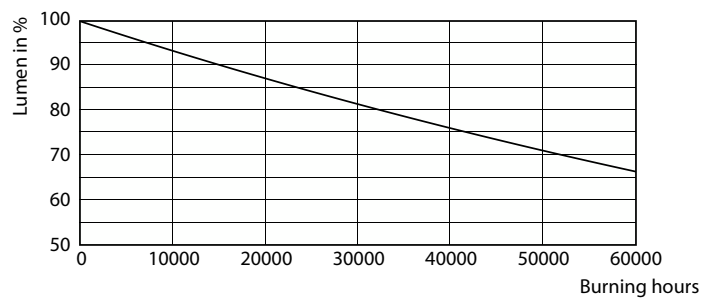

Warnings and Safety

- NOTE: The overall energy efficiency and light distribution of any installation that uses these lamps will be determined by the design of the installation.

Product data

General Information	
Cap-Base	G13 ROT (Rotating) [Medium Bi-Pin Fluorescent]
Nominal lifetime	50,000 hour(s)
Switching Cycle	50,000
Lighting Technology	LED
EU RoHS compliant	Yes
Light Technical	
Color Code	833 [CCT of 3300K]
Beam Angle (Nom)	160 degree(s)
Luminous Flux	750 lm
Color Designation	White (WH)
Correlated Color Temperature (Nom)	3300 K

Luminous Efficacy (rated) (Nom)	88.00 lm/W
Color Consistency	<6
Color rendering index (CRI)	83
LLMF At End Of Nominal Lifetime (Nom)	70 %
Operating and Electrical	
Line Frequency	50 to 60 Hz
Input Frequency	50 to 60 Hz
Power Consumption	8.5 W
Lamp Current (Max)	40 mA
Lamp Current (Min)	36 mA
Starting Time (Nom)	0.5 s
Warm-up time to 60% light	0.5 s
Power Factor (Fraction)	0.9

MASTER LEDtube EM/Mains T8

Photometric data

Light Distribution Diagram - MAS LEDtube 900mm 8.5W833 T8 FOOD

Lifetime

Life Expectancy Diagram - MAS LEDtube 900mm 8.5W833 T8 FOOD

Life Expectancy Diagram - MAS LEDtube 900mm 8.5W833 T8 FOOD