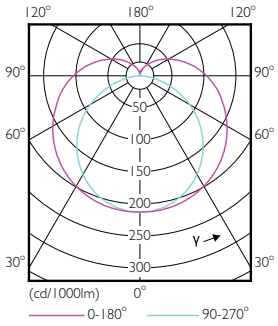

Dimensional drawing

TLED 3ft 8.5-30W 750lm 160D 3300K G13 ND

Product	D1	D2	A1	A2	A3
MASTER LEDtube 900mm 8.5W833 T8 FOOD	25.7 mm	28 mm	893.3 mm	900.4 mm	907.5 mm

Photometric data

LEDtube 900mm 8-5W G13 833 750lm T8

LEDtube 900mm 8-5W G13 833 750lm T8

MASTER LEDtube EM/Mains T8

Photometric data

LEDtube 900mm 8-5W G13 833 750lm T8

Lifetime

LEDtube 900mm 8-5W G13 833 750lm T8

LEDtube 900mm 8-5W G13 833 750lm T8

LEDtube 900mm 8-5W G13 833 750lm T8