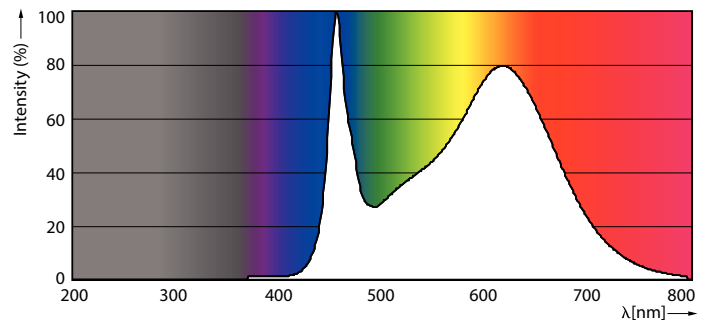

LEDtube 900mm 8-5W G13 833 750lm T8