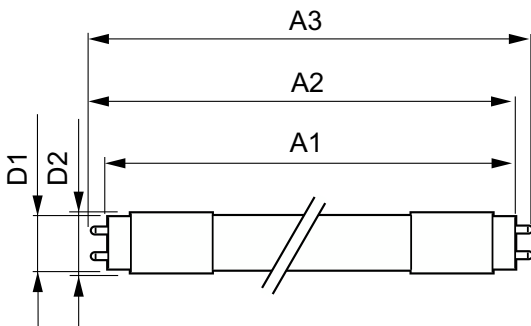

Warnings and Safety

- NOTE: The overall energy efficiency and light distribution of any installation that uses these lamps will be determined by the design of the installation.

Product data

General Information	
Cap-Base	G13 ROT (Rotating) [Medium Bi-Pin Fluorescent]
Nominal lifetime	50,000 hour(s)
Switching Cycle	50,000
Lighting Technology	LED
EU RoHS compliant	Yes
Light Technical	
Color Code	833 [CCT of 3300K]
Beam Angle (Nom)	160 degree(s)
Luminous Flux	750 lm
Color Designation	White (WH)
Correlated Color Temperature (Nom)	3300 K

MASTER LEDtube EM/Mains T8

Voltage (Nom)	220-240 V
Temperature	
Ambient temperature range	-20 °C to 45 °C
T-Case Maximum (Nom)	45 °C
Controls and Dimming	
Dimmable	No
Mechanical and Housing	
Bulb Material	Plastic
Product Length	900 mm
Bulb Shape	Tube, double-ended
Approval and Application	
Energy Saving Product	Yes

Approval Marks	CE marking RoHS compliance KEMA Keur certificate
Energy Consumption kWh/1000 h	9 kWh
Product Data	
Order product name	MAS LEDtube 900mm 8.5W833 T8 FOOD
Full product name	MAS LEDtube 900mm 8.5W833 T8 FOOD
Full product code	871869676391900
Order code	929001812102
Material Nr. (12NC)	929001812102
Numerator - Quantity Per Pack	1
EAN/UPC - Product/Case	8718696763919
Numerator - Packs per outer box	10
EAN/UPC - Case	8718696763926

Dimensional drawing

Product	D1	D2	A1	A2	A3
MAS LEDtube 900mm 8.5W833 T8 FOOD	25.7 mm	28 mm	893.3 mm	900.4 mm	907.5 mm

Photometric data

General uniform lighting - MAS LEDtube 900mm 8.5W833 T8 FOOD

Spectral Power Distribution Colour - MAS LEDtube 900mm 8.5W833 T8 FOOD