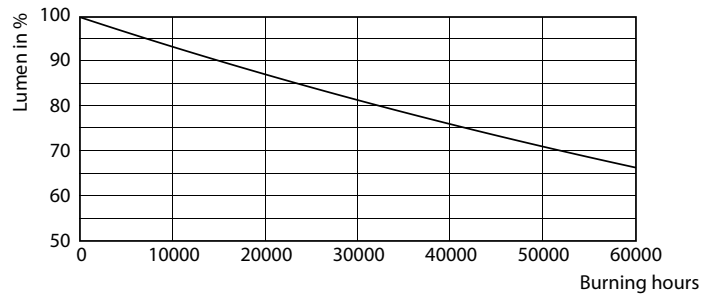

LEDtube 900mm 8-5W G13 833 750lm T8

MASTER LEDtube EM/Mains T8

Photometric data

LEDtube 900mm 8-5W G13 833 750lm T8

Lifetime

LEDtube 900mm 8-5W G13 833 750lm T8

LEDtube 900mm 8-5W G13 833 750lm T8

LEDtube 900mm 8-5W G13 833 750lm T8