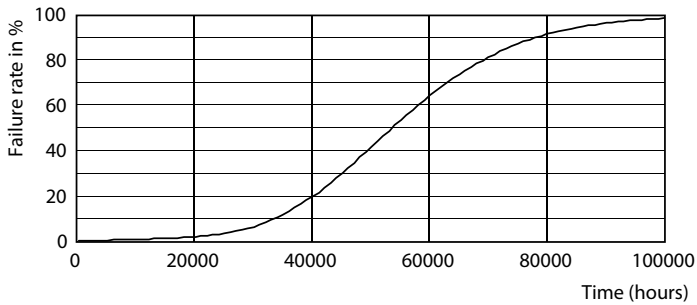

LEDtube 900mm 8-5W G13 833 750lm T8

MASTER LEDtube EM/Mains T8

Photometric data

LEDtube 900mm 8-5W G13 833 750lm T8

Lifetime

LEDtube 900mm 8-5W G13 833 750lm T8

LEDtube 900mm 8-5W G13 833 750lm T8

LEDtube 900mm 8-5W G13 833 750lm T8