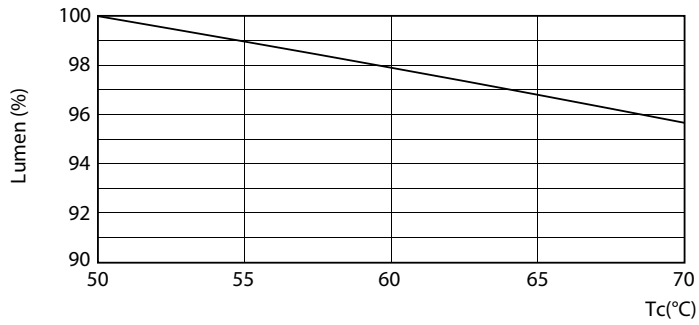

MASTER LEDtube EM/Mains T8

Lifetime

Lumen Maintenance Diagram - MAS LEDtube 900mm 8.5W833 T8 FOOD