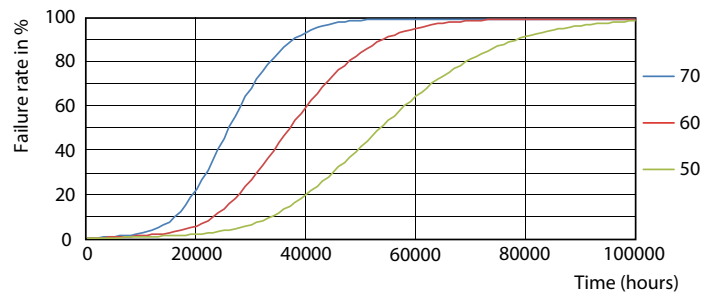

Spectral Power Distribution Colour - MAS LEDtube 1200mm 12W833 T8 FOOD

MASTER tubo LED EM/230V T8

Datos fotométricos

Light Distribution Diagram - MAS LEDtube 1200mm 12W833 T8 FOOD

Vida útil

Life Expectancy Diagram - MAS LEDtube 1200mm 12W833 T8 FOOD