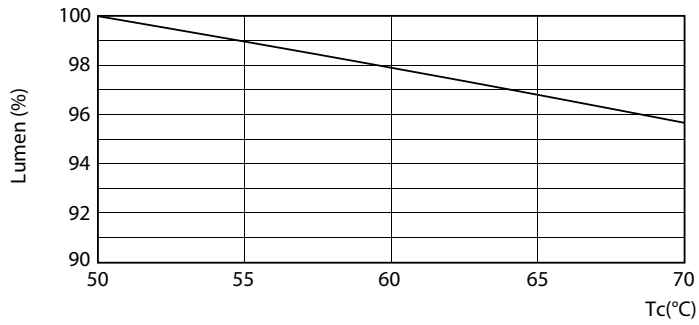

MASTER tubo LED EM/230V T8

Vida útil

Lumen Maintenance Diagram - MAS LEDtube 1200mm 12W833 T8 FOOD