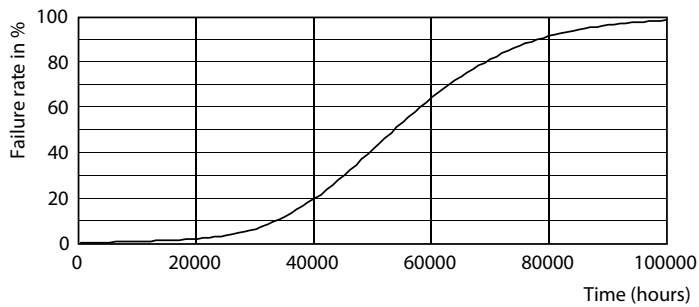

Spectral Power Distribution Colour - MAS LEDtube 1200mm 12W833 T8 FOOD

MASTER tubo LED EM/230V T8

Datos fotométricos

Light Distribution Diagram - MAS LEDtube 1200mm 12W833 T8 FOOD

Vida útil

Life Expectancy Diagram - MAS LEDtube 1200mm 12W833 T8 FOOD